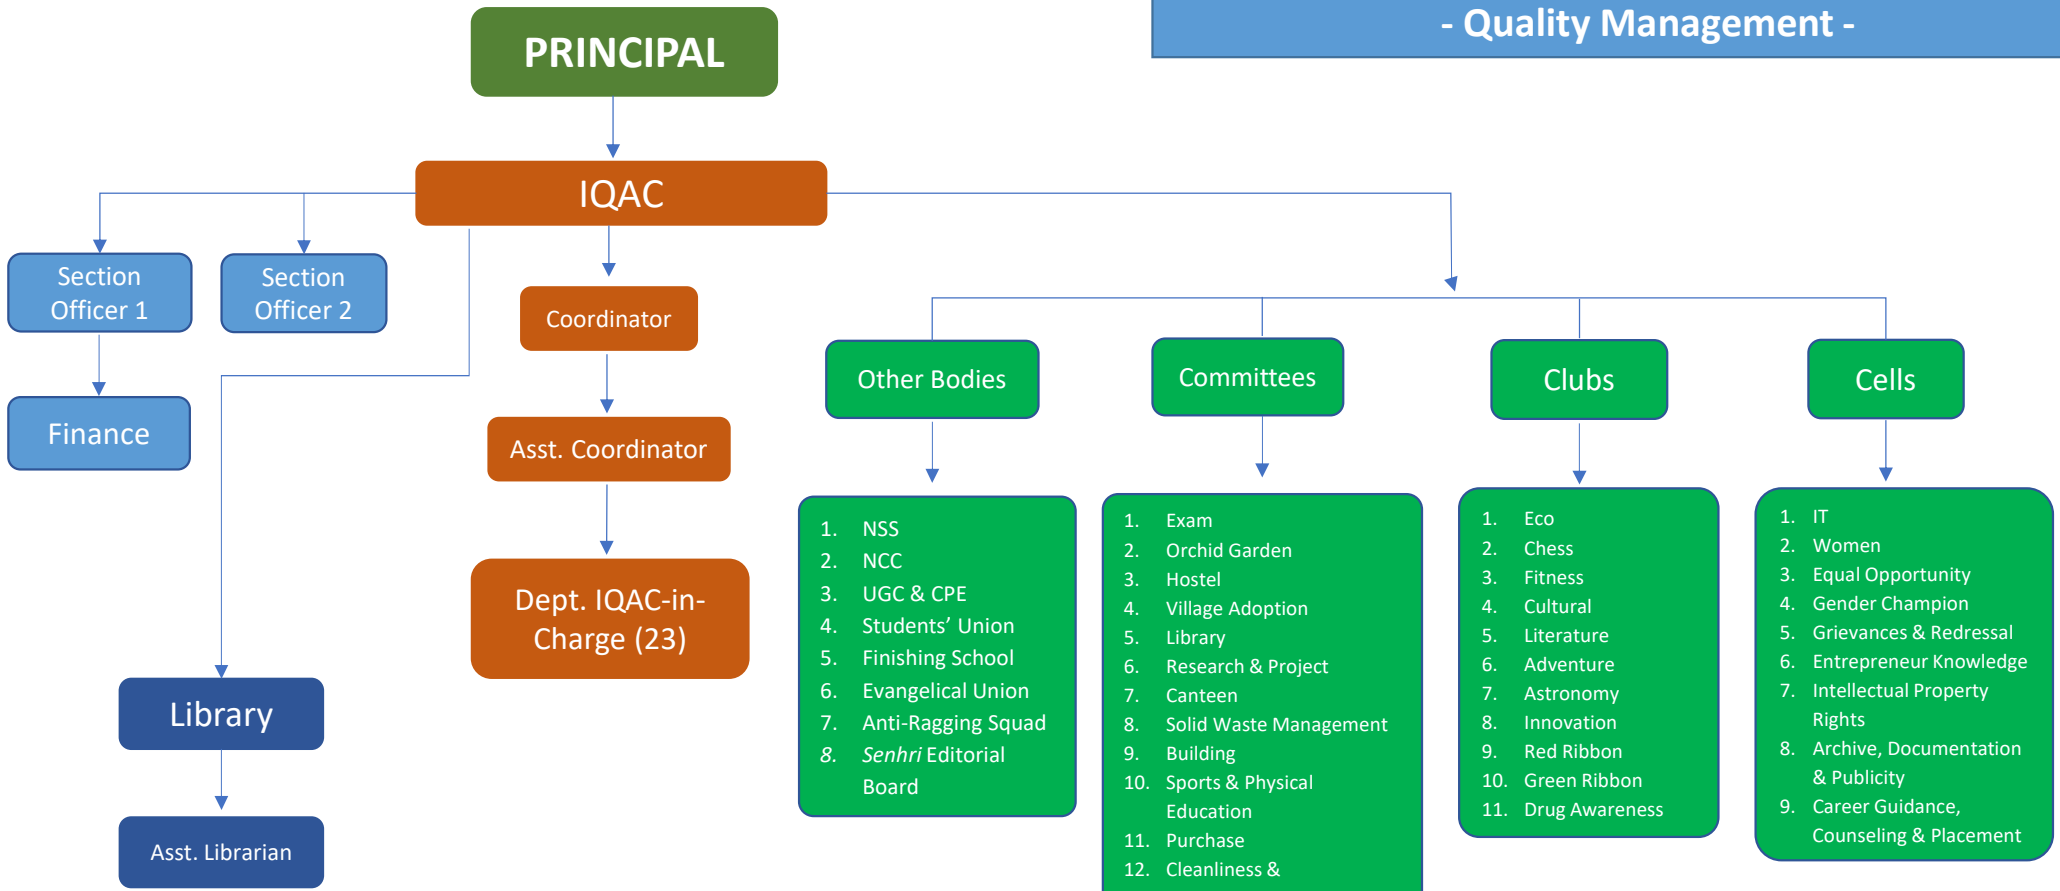

**ORGANOGRAM OF PACHHUNGA UNIVERSITY COLLEGE  
- Academic -**

  
Prof. H.LALTHANZARA )  
Principal  
Pachhunga University College  
Aizawl: Mizoram

  
(Dr. HENRY LALMAWIZUALA)  
Coordinator  
Internal Quality Assurance Cell  
Pachhunga University College  
(A constituent college of Mizoram University)

# ORGANOGRAM OF PACHHUNGA UNIVERSITY COLLEGE - Quality Management -

- Other Bodies**
1. NSS
  2. NCC
  3. UGC & CPE
  4. Students' Union
  5. Finishing School
  6. Evangelical Union
  7. Anti-Ragging Squad
  8. *Senhri* Editorial Board

- Committees**
1. Exam
  2. Orchid Garden
  3. Hostel
  4. Village Adoption
  5. Library
  6. Research & Project
  7. Canteen
  8. Solid Waste Management
  9. Building
  10. Sports & Physical Education
  11. Purchase
  12. Cleanliness & Beautification
  13. Transport
  14. Discipline & Campus Management
  15. Academic
  16. Human Values & Professional Ethics
  17. Health Care