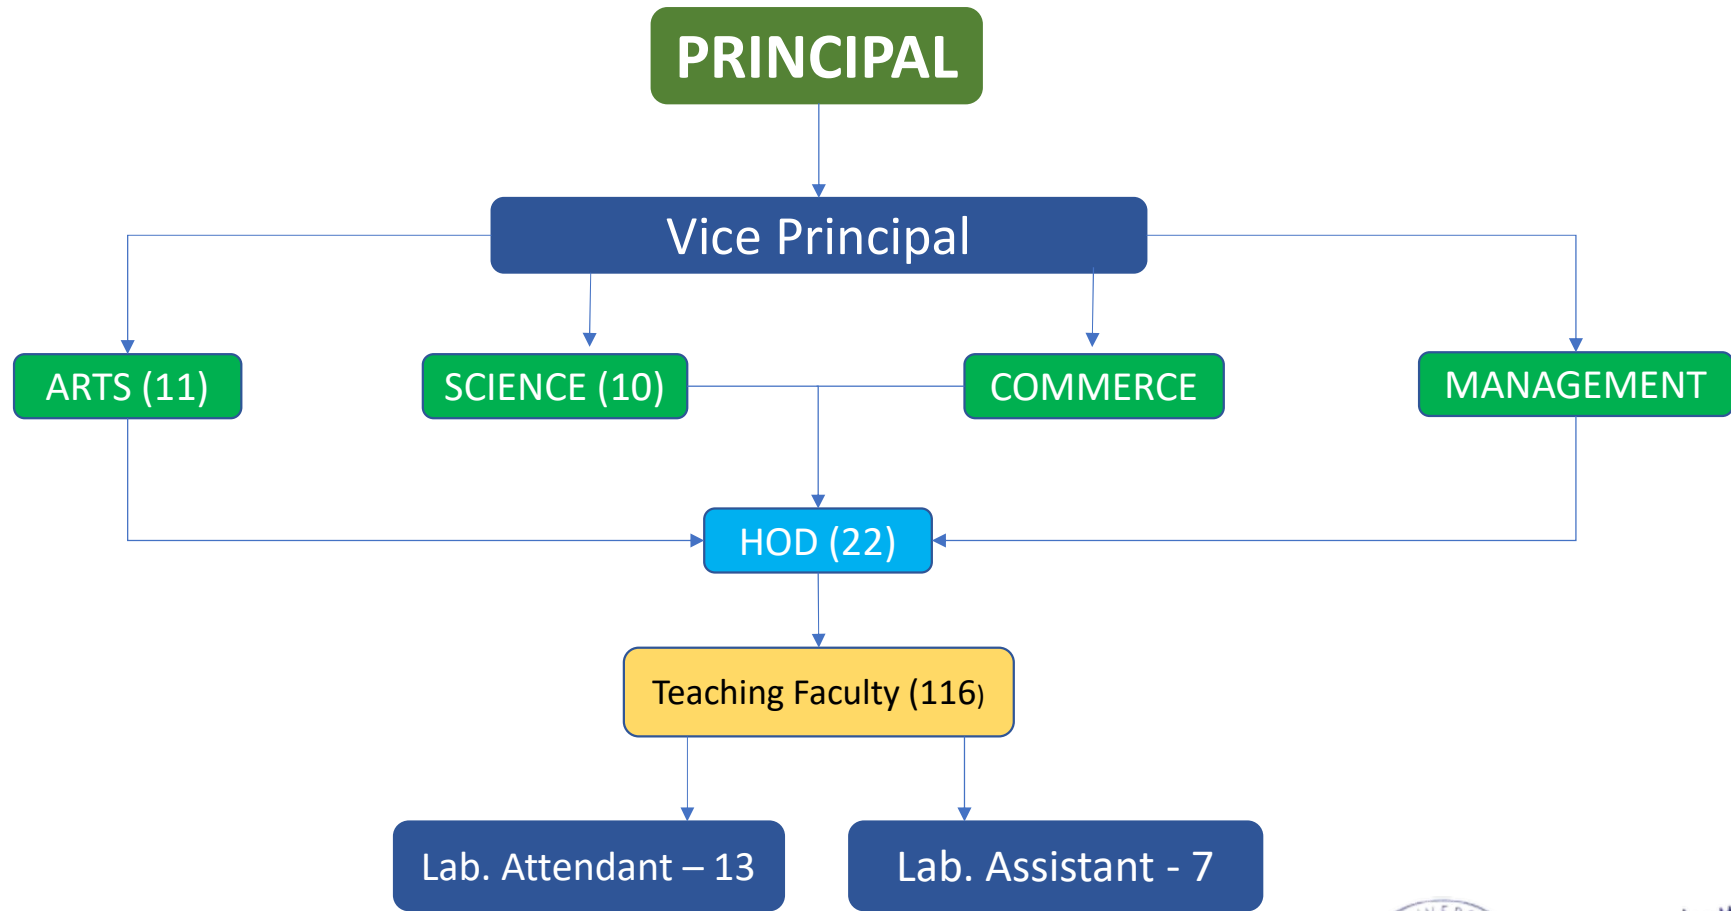

Coordinator  
 Internal Quality Assurance Cell  
 Pachhunga University College  
 (A constituent college of Mizoram University)

**ORGANOGRAM OF PACHHUNGA UNIVERSITY COLLEGE  
- Administration -**

**PRINCIPAL**

  
(Prof. H.LALTHANZARA)

Principal  
Pachhunga University College  
Aizawl, Mizoram

  
(Dr. HENRY LALMAWIZUALA)

Coordinator  
Internal Quality Assurance Cell  
Pachhunga University College  
(A constituent college of Mizoram University)

**ORGANOGRAM OF PACHHUNGA UNIVERSITY COLLEGE  
- Academic -**

  
Prof. H.LALTHANZARA )  
Principal  
Pachhunga University College  
Aizawl: Mizoram

  
(Dr. HENRY LALMAWIZUALA)  
Coordinator  
Internal Quality Assurance Cell  
Pachhunga University College  
(A constituent college of Mizoram University)

# ORGANOGRAM OF PACHHUNGA UNIVERSITY COLLEGE - Quality Management -

- Other Bodies**
1. NSS
  2. NCC
  3. UGC & CPE
  4. Students' Union
  5. Finishing School
  6. Evangelical Union
  7. Anti-Ragging Squad
  8. *Senhri* Editorial Board