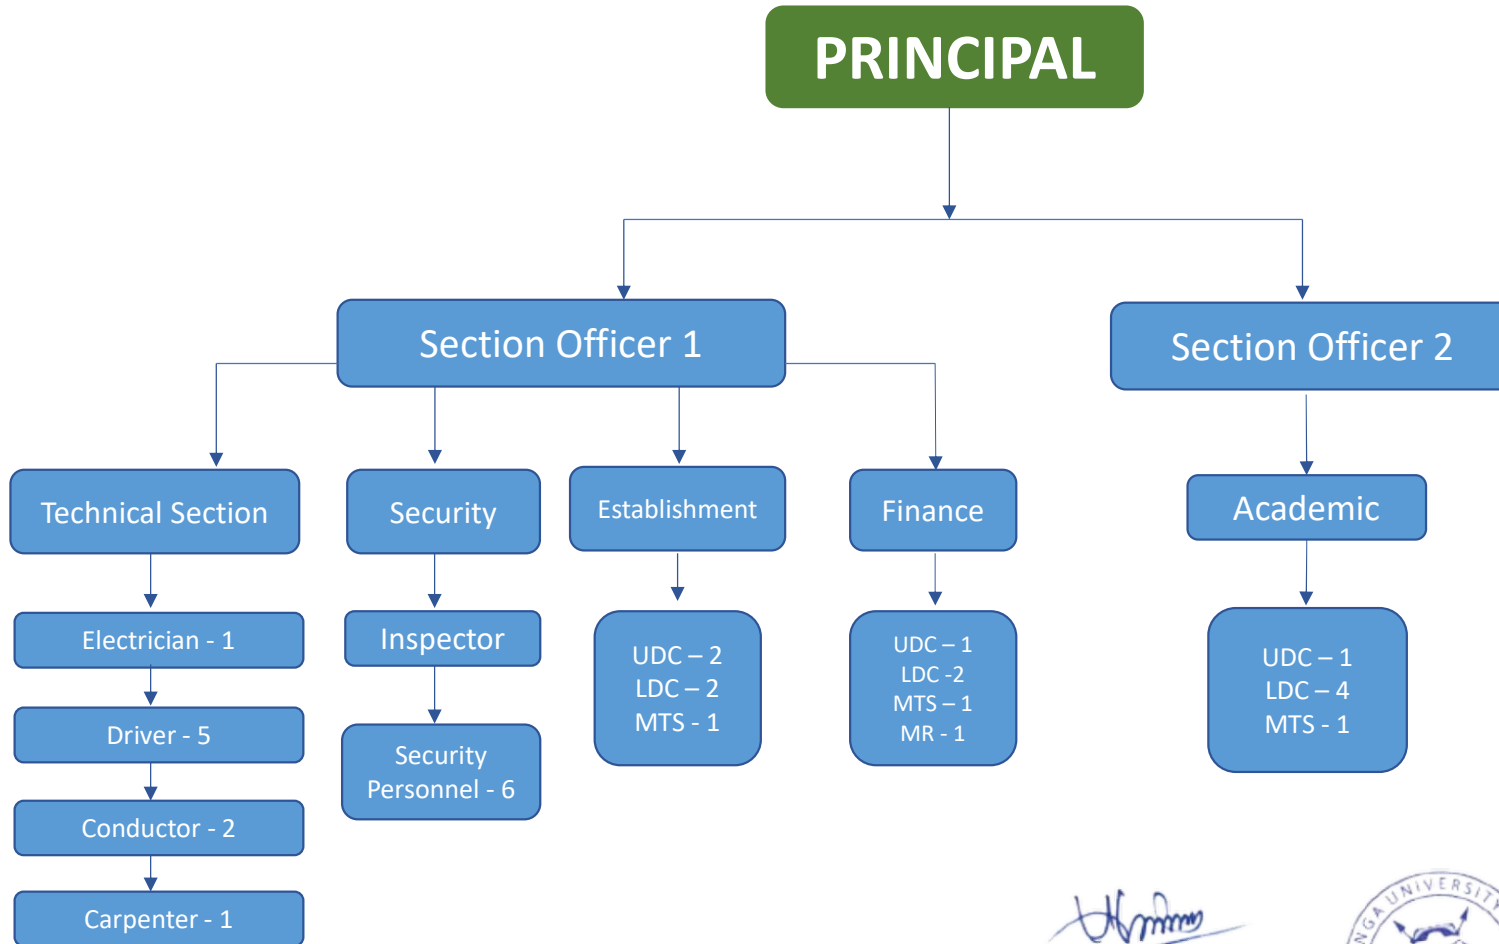

# ORGANOGRAM OF PACHHUNGA UNIVERSITY COLLEGE

*Prof. H.L. LALTHANZARA*  
 (Prof. H.L. LALTHANZARA)

Principal  
 Pachhunga University College  
 Aizawl, Mizoram

*Dr. Henry Lalma Wizuala*  
 (Dr. HENRY LALMAWIZUALA)

Coordinator  
 Internal Quality Assurance Cell  
 Pachhunga University College  
 (A constituent college of Mizoram University)

**ORGANOGRAM OF PACHHUNGA UNIVERSITY COLLEGE  
- Administration -**

**PRINCIPAL**

# ORGANOGRAM OF PACHHUNGA UNIVERSITY COLLEGE - Quality Management -

- Other Bodies**
1. NSS
  2. NCC
  3. UGC & CPE
  4. Students' Union
  5. Finishing School
  6. Evangelical Union
  7. Anti-Ragging Squad
  8. *Senhri* Editorial Board