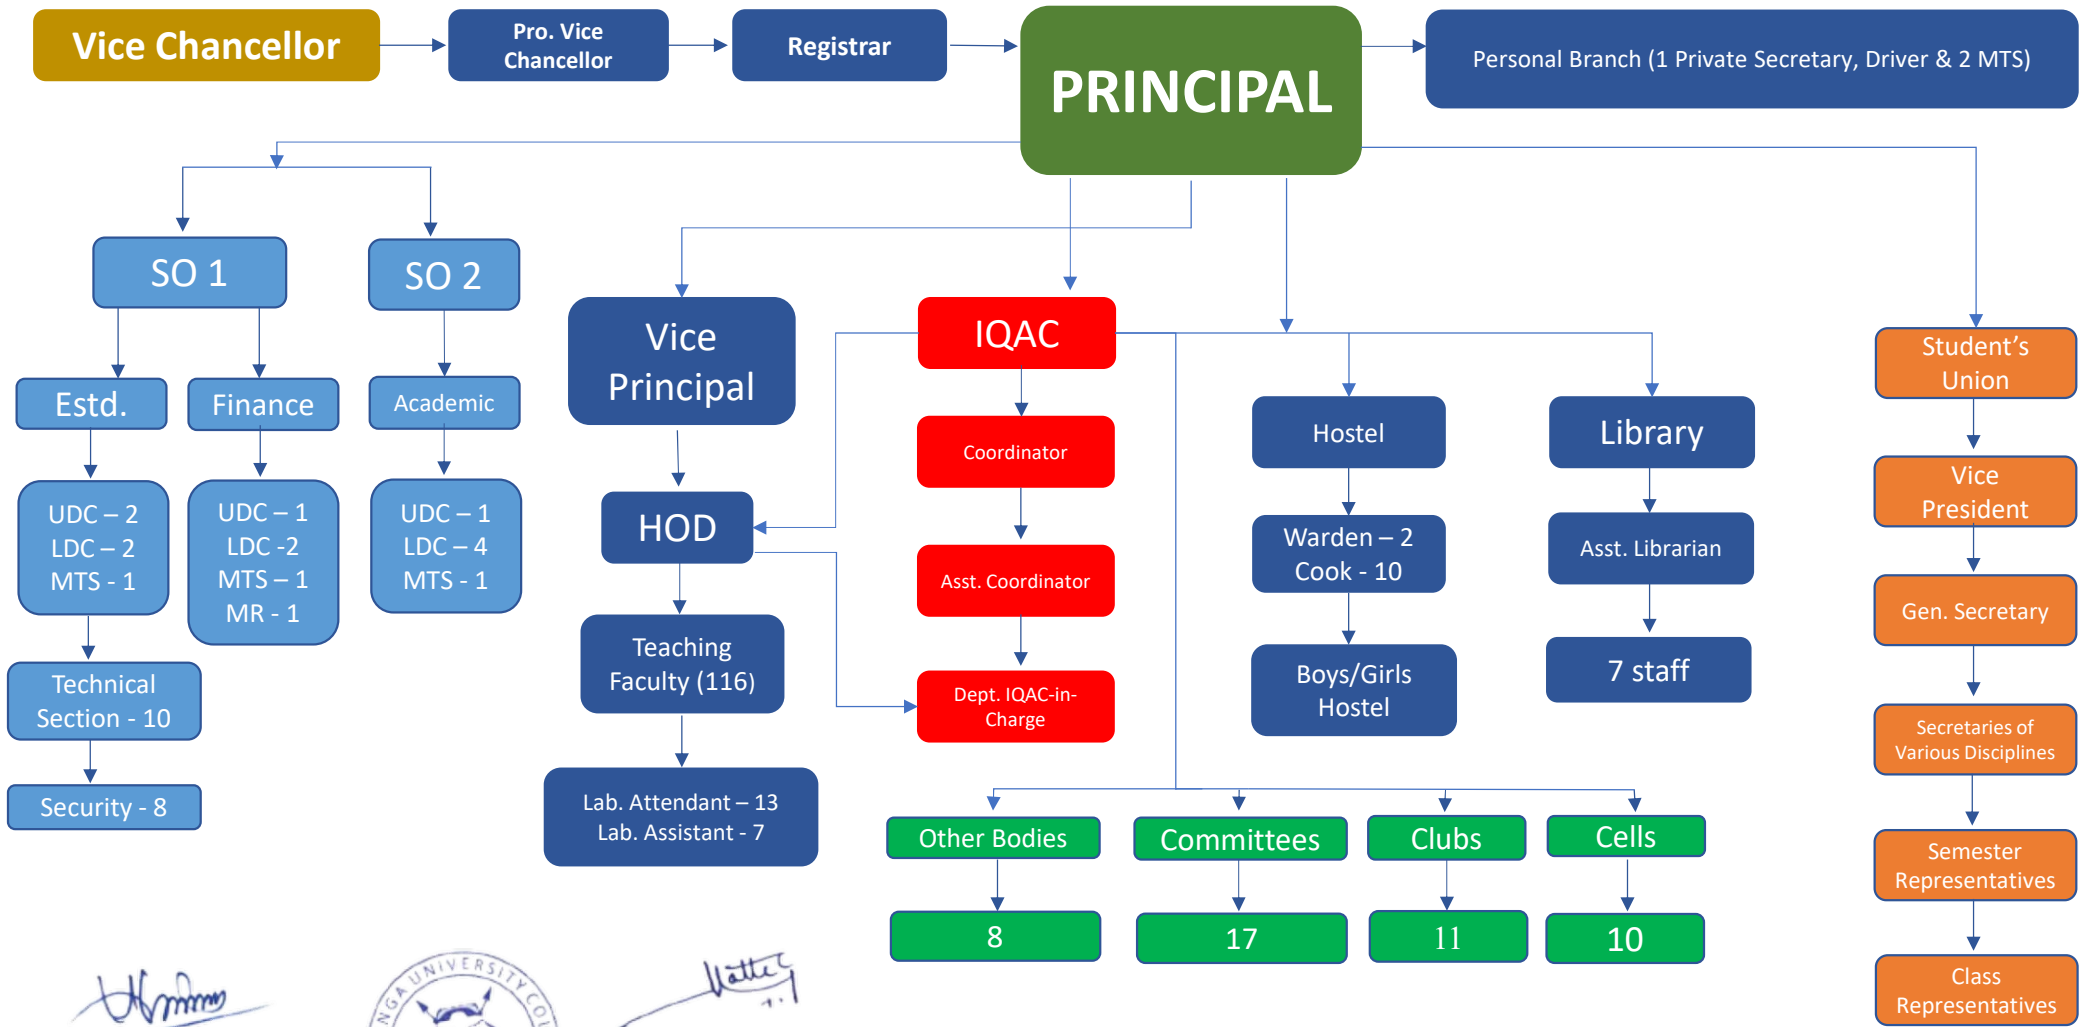

# ORGANOGRAM OF PACHHUNGA UNIVERSITY COLLEGE

*Prof. H.L. LALTHANZARA*  
 (Prof. H.L. LALTHANZARA)

Principal  
 Pachhunga University College  
 Aizawl, Mizoram

*Dr. Henry Lalma Wizuala*  
 (Dr. HENRY LALMAWIZUALA)

Coordinator  
 Internal Quality Assurance Cell  
 Pachhunga University College  
 (A constituent college of Mizoram University)

**ORGANOGRAM OF PACHHUNGA UNIVERSITY COLLEGE  
- Administration -**

**PRINCIPAL**

  
(Prof. H.LALTHANZARA)

Principal  
Pachhunga University College  
Aizawl, Mizoram

  
(Dr. HENRY LALMAWIZUALA)

Coordinator  
Internal Quality Assurance Cell  
Pachhunga University College  
(A constituent college of Mizoram University)

# ORGANOGRAM OF PACHHUNGA UNIVERSITY COLLEGE - Quality Management -

- Other Bodies**
1. NSS
  2. NCC
  3. UGC & CPE
  4. Students' Union
  5. Finishing School
  6. Evangelical Union
  7. Anti-Ragging Squad
  8. *Senhri* Editorial Board