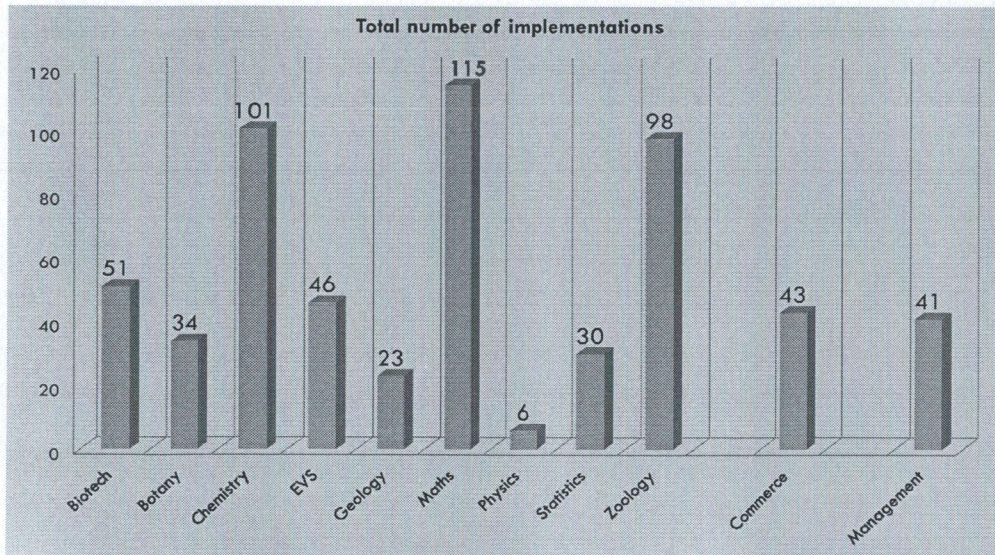

Group Discussion

PTA Meeting

Tour

Cleaning Campus

Katter
Coordinator
 Internal Quality Assurance Cell
 Pachhunga University College
 (A constituent college of Mizoram University)

AB
Principal
 Pachhunga University College
 Aizawl : Mizoram