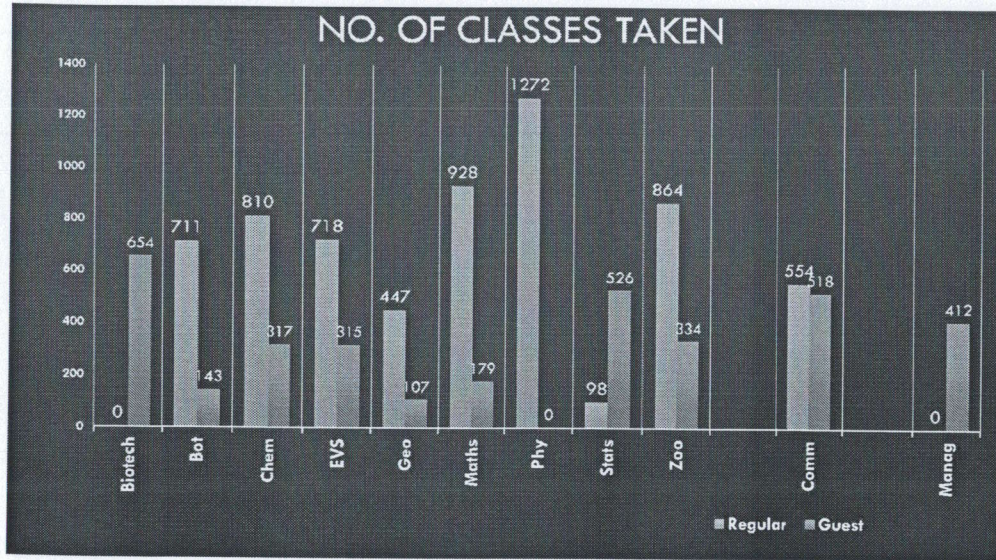

Seminars and Workshops Attended

[Signature]
Coordinator
 Internal Quality Assurance Cell
 Pachhunga University College
 (A constituent college of Mizoram University)

[Signature]
Principal
 Pachhunga University College
 Aizawl : Mizoram