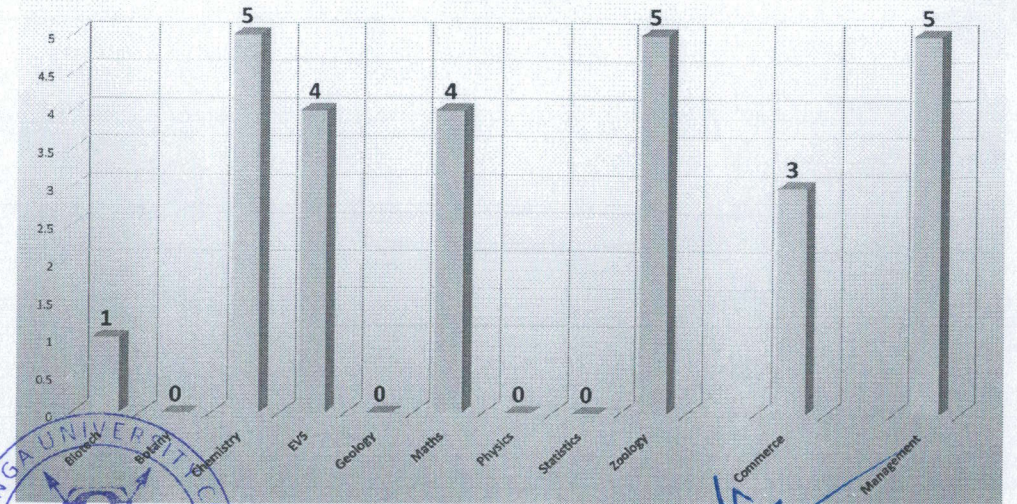

Seminar

Coordinator
Internal Quality Assurance Cell
Pachhunga University College
(A constituent college of Mizoram University)