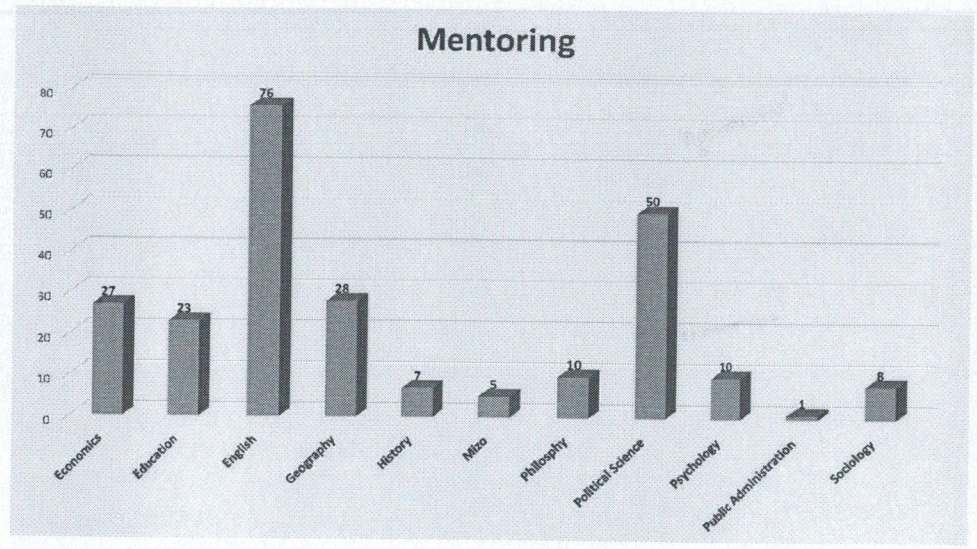

Water
Coordinator
Internal Quality Assurance Cell
Pachhunga University College
(A constituent college of Mizoram University)