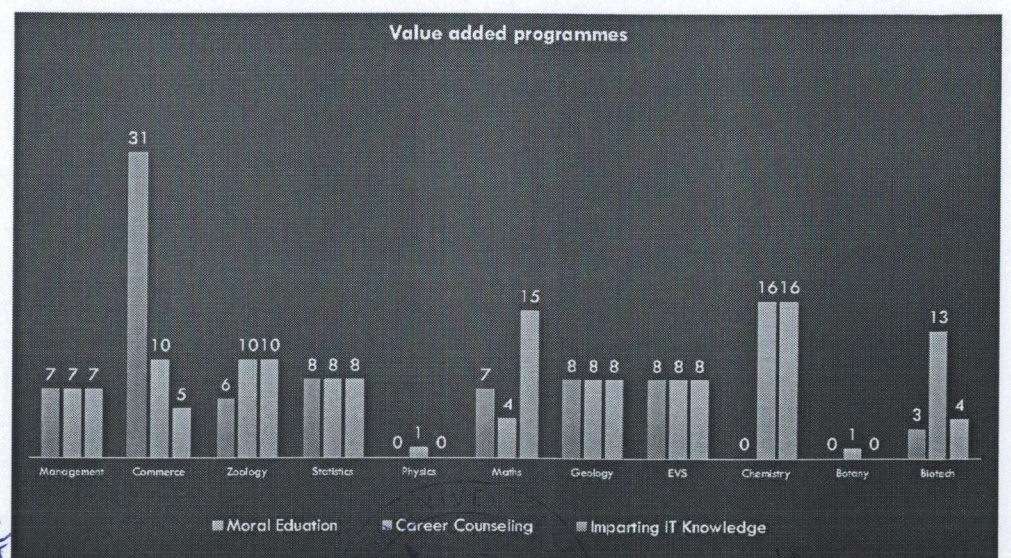

Group Discussion

PTA Meeting

Tour

Cleaning Campus

Katter
Coordinator
 Internal Quality Assurance Cell
 Pachhunga University College
 (A constituent college of Mizoram University)

AB
Principal
 Pachhunga University College
 Aizawl : Mizoram