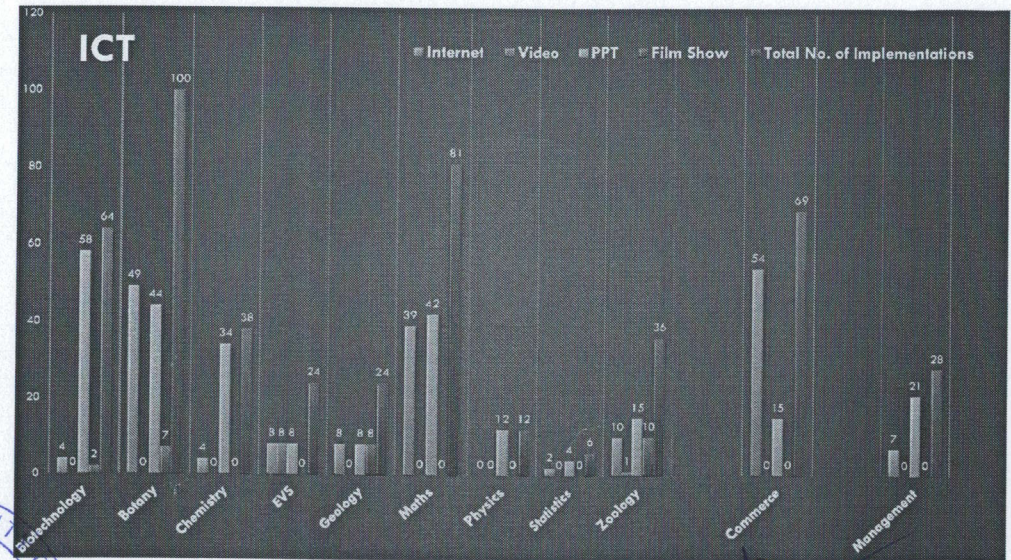

Vetteg
Coordinator
 Internal Quality Assurance Cell
 Pachhunga University College
 (A constituent college of Mizoram University)

[Signature]
Principal
 Pachhunga University College
 Aizawl : Mizoram

Financial Assistance

Seminars and Workshops Attended

[Signature]
Coordinator
 Internal Quality Assurance Cell
 Pachhunga University College
 (A constituent college of Mizoram University)

[Signature]
Principal
 Pachhunga University College
 Aizawl : Mizoram