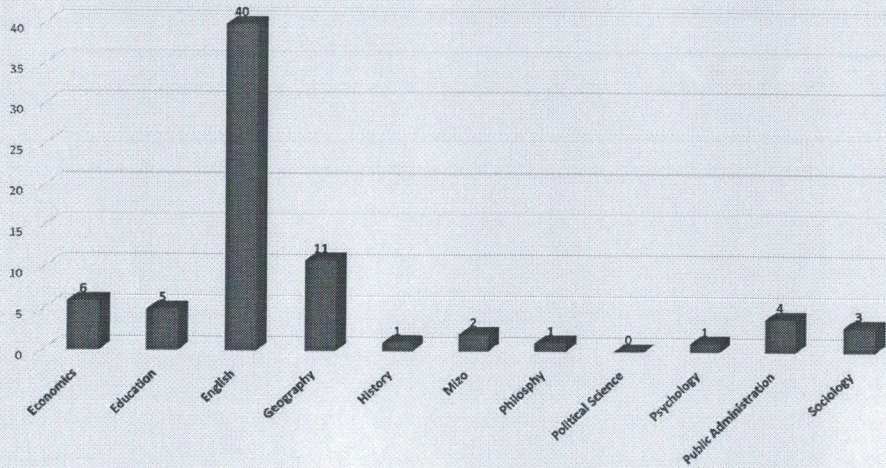

Principal
Pachhunga University College
Aizawl : Mizoram

Water
Coordinator
 Internal Quality Assurance Cell
 Pachhunga University College
 (A constituent college of Mizoram University)

[Signature]
Principal
 Pachhunga University College
 Aizawl : Mizoram

Seminar

Project/Assignment

Tour

Special Lecture

Kattee
Coordinator
 Internal Quality Assurance Cell
 Pachhunga University College
 (A constituent college of Mizoram University)

[Signature]
Principal
 Pachhunga University College
 Aizawl : Mizoram