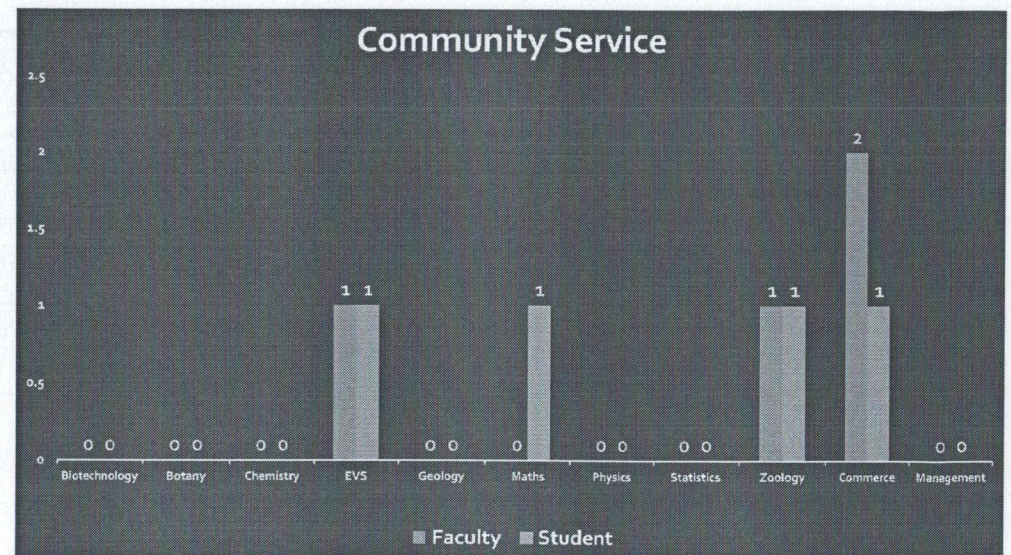

Group Discussion

PTA Meeting

Tour

Cleaning Campus

Katter
Coordinator
 Internal Quality Assurance Cell
 Pachhunga University College
 (A constituent college of Mizoram University)

AB
Principal
 Pachhunga University College
 Aizawl : Mizoram