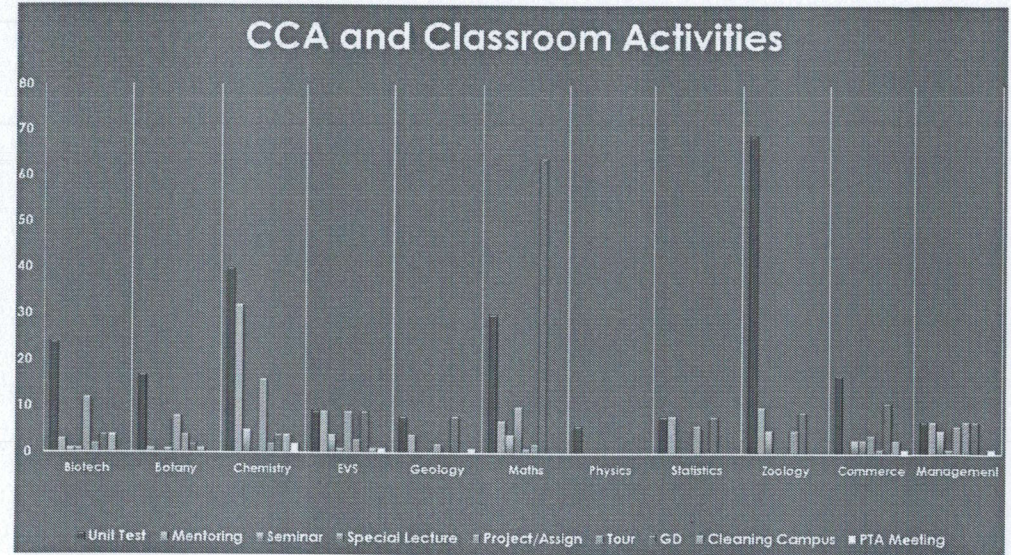

Seminars and Workshops Attended

[Signature]
Coordinator
 Internal Quality Assurance Cell
 Pachhunga University College
 (A constituent college of Mizoram University)

[Signature]
Principal
 Pachhunga University College
 Aizawl : Mizoram