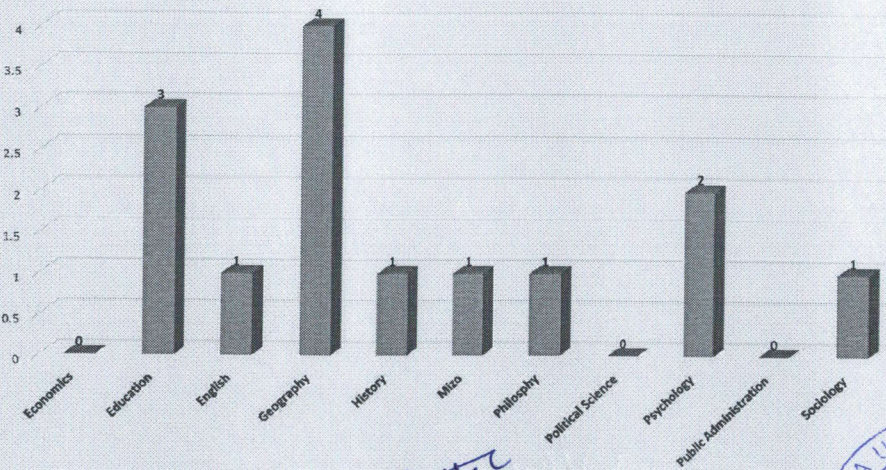

Principal
Pachhunga University College
Aizawl : Mizoram

Water
Coordinator
 Internal Quality Assurance Cell
 Pachhunga University College
 (A constituent college of Mizoram University)

[Signature]
Principal
 Pachhunga University College
 Aizawl : Mizoram

Seminar

Project/Assignment

Tour

Special Lecture

Kattee
Coordinator
 Internal Quality Assurance Cell
 Pachhunga University College
 (A constituent college of Mizoram University)

[Signature]
Principal
 Pachhunga University College
 Aizawl : Mizoram