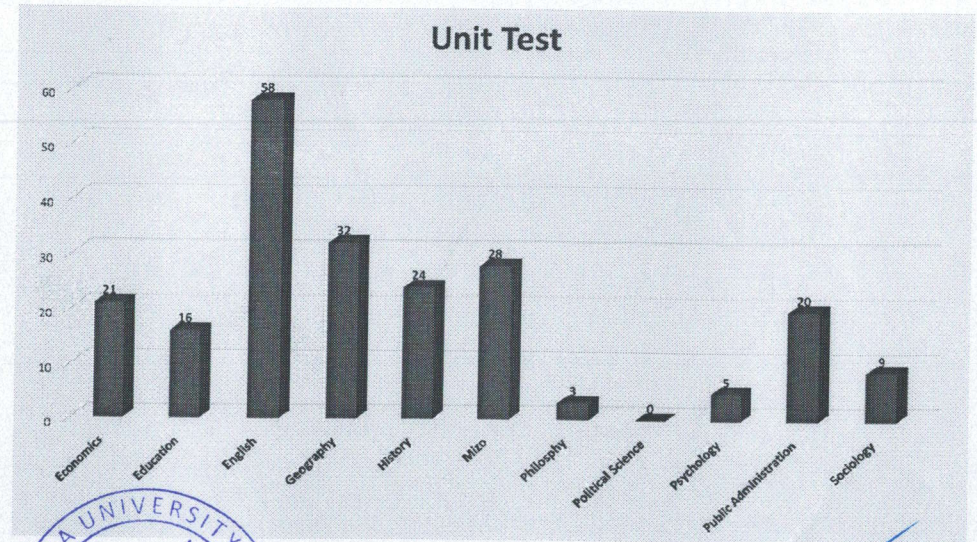

Water
Coordinator
Internal Quality Assurance Cell
Pachhunga University College
(A constituent college of Mizoram University)