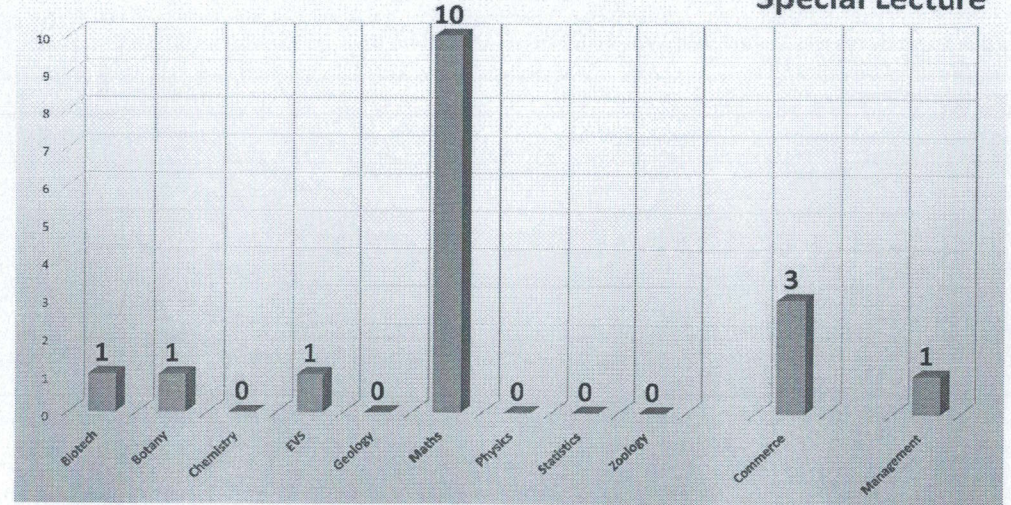

Coordinator
 Internal Quality Assurance Cell
 Pachhunga University College
 (A constituent college of Mizoram University)

Principal
 Pachhunga University College
 Aizawl : Mizoram

Mentoring

Special Lecture