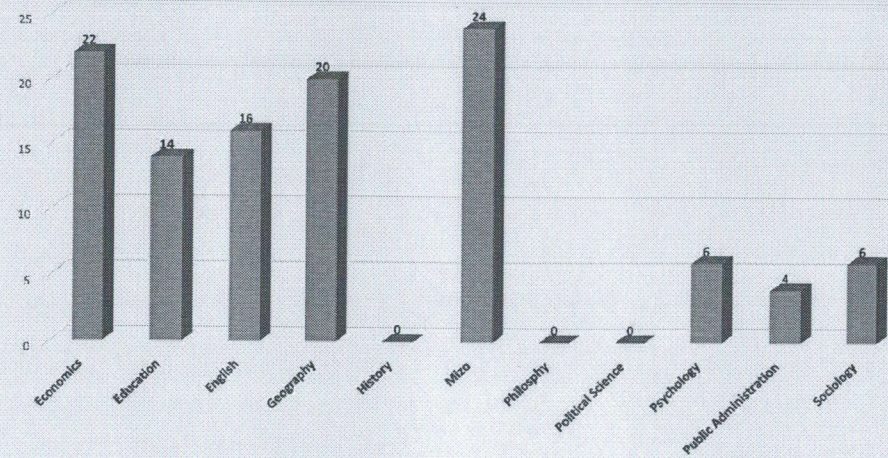

Seminar

Project/Assignment

Tour

Special Lecture

Kattee
Coordinator
 Internal Quality Assurance Cell
 Pachhunga University College
 (A constituent college of Mizoram University)

[Signature]
Principal
 Pachhunga University College
 Aizawl : Mizoram