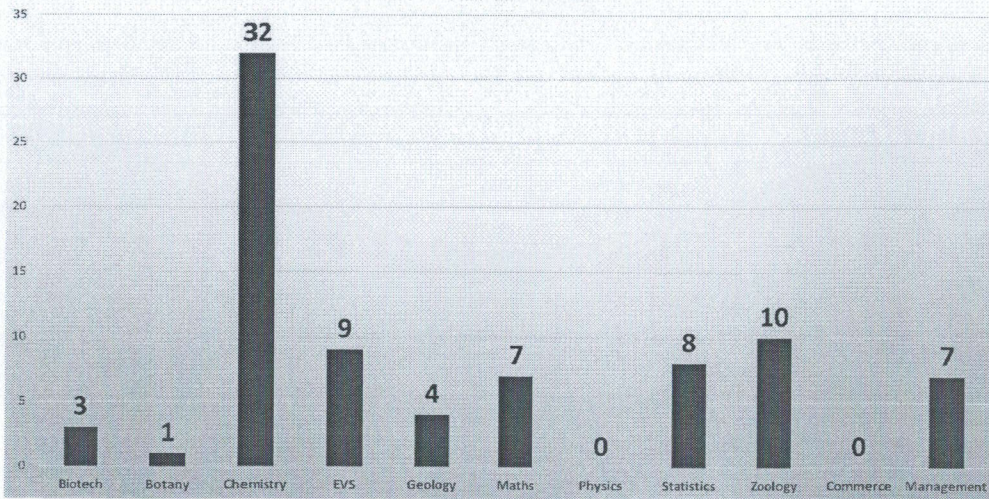

Mentoring

Special Lecture

Project/Assignment

Seminar

Coordinator
Internal Quality Assurance Cell
Pachhunga University College
(A constituent college of Mizoram University)

Principal
Pachhunga University College
Aizawl : Mizoram