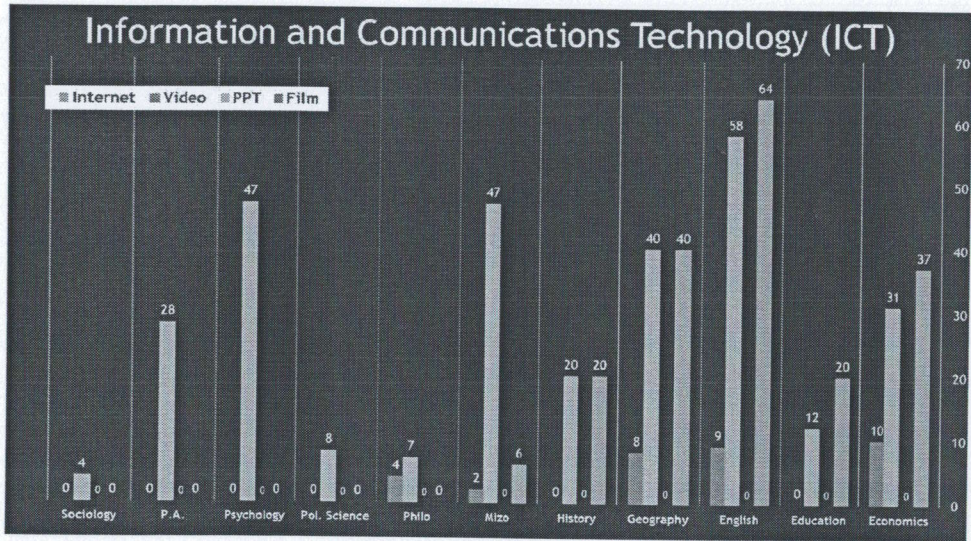

Water
Coordinator
Internal Quality Assurance Cell
Pachhunga University College
(A constituent college of Mizoram University)