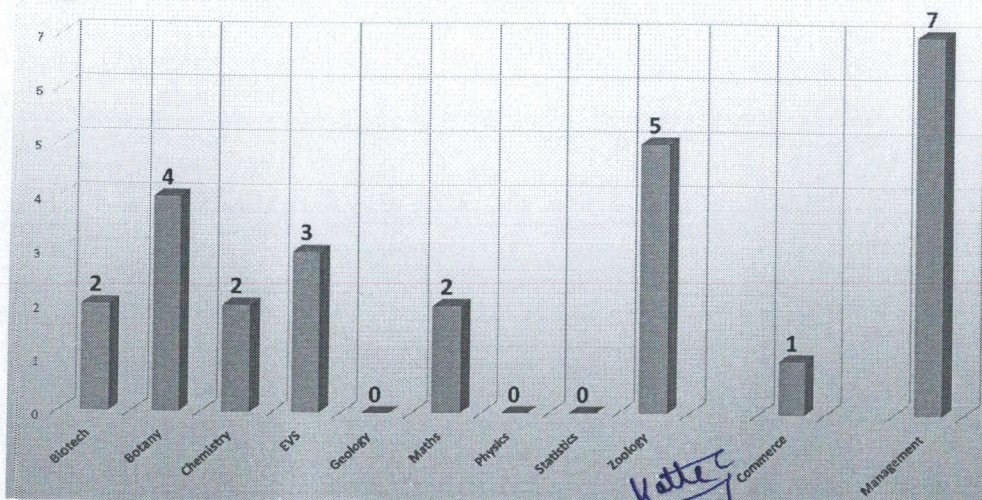

Tour

Katter
Coordinator
Internal Quality Assurance Cell
Pachhunga University College
(A constituent college of Mizoram University)

AB
Principal
Pachhunga University College
Aizawl : Mizoram