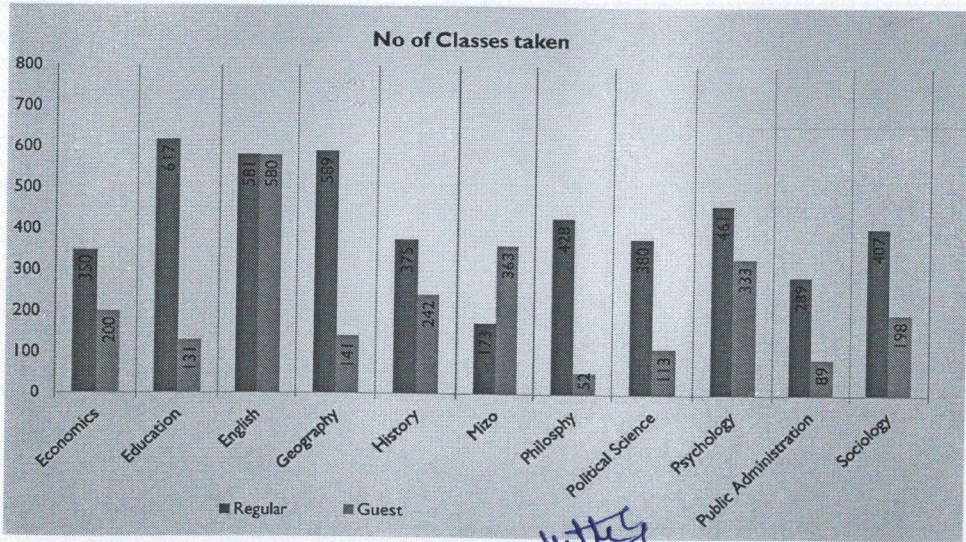

Water
Coordinator
Internal Quality Assurance Cell
Pachhunga University College
(A constituent college of Mizoram University)