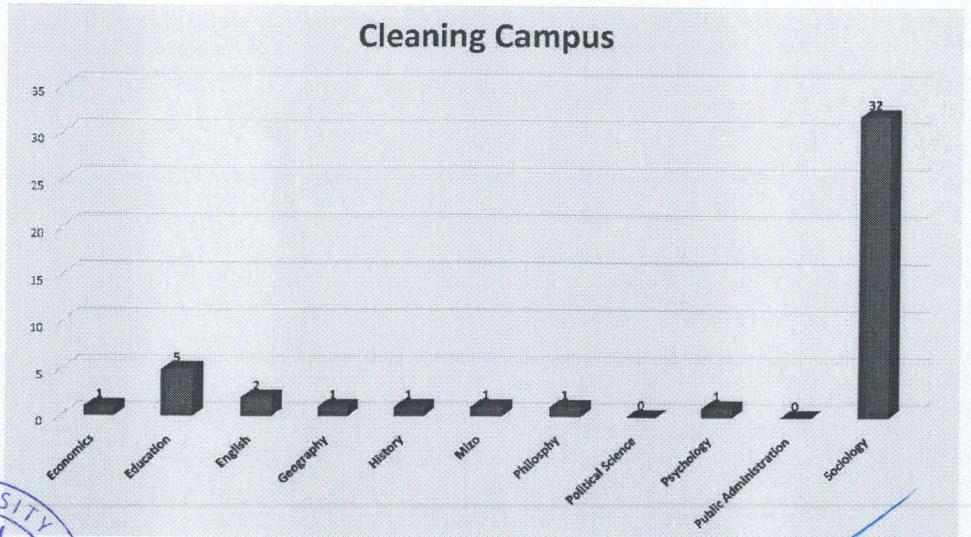

Seminar

Project/Assignment

Tour

Special Lecture

Kattee
Coordinator
 Internal Quality Assurance Cell
 Pachhunga University College
 (A constituent college of Mizoram University)

[Signature]
Principal
 Pachhunga University College
 Aizawl : Mizoram