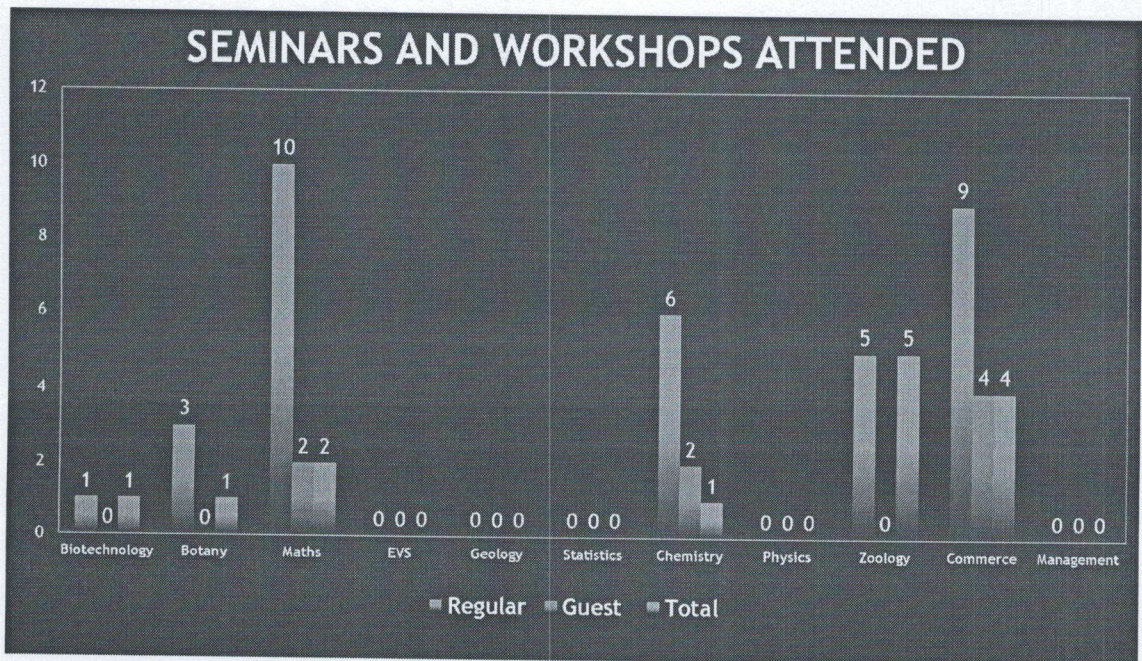

Coordinator
Internal Quality Assurance Cell
Pachhunga University College
(A constituent college of Mizoram University)