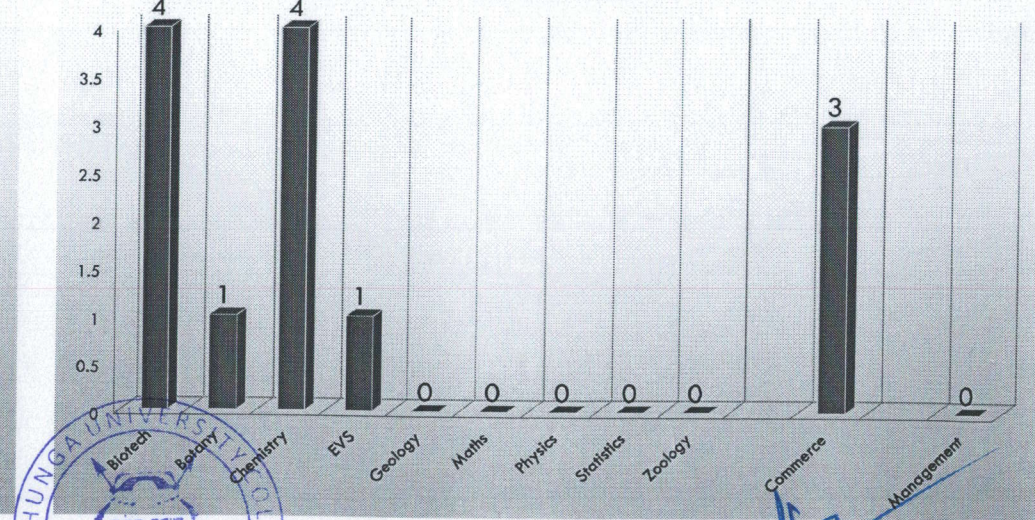

Group Discussion

PTA Meeting

Tour

Cleaning Campus

Katter
Coordinator
 Internal Quality Assurance Cell
 Pachhunga University College
 (A constituent college of Mizoram University)

AB
Principal
 Pachhunga University College
 Aizawl : Mizoram