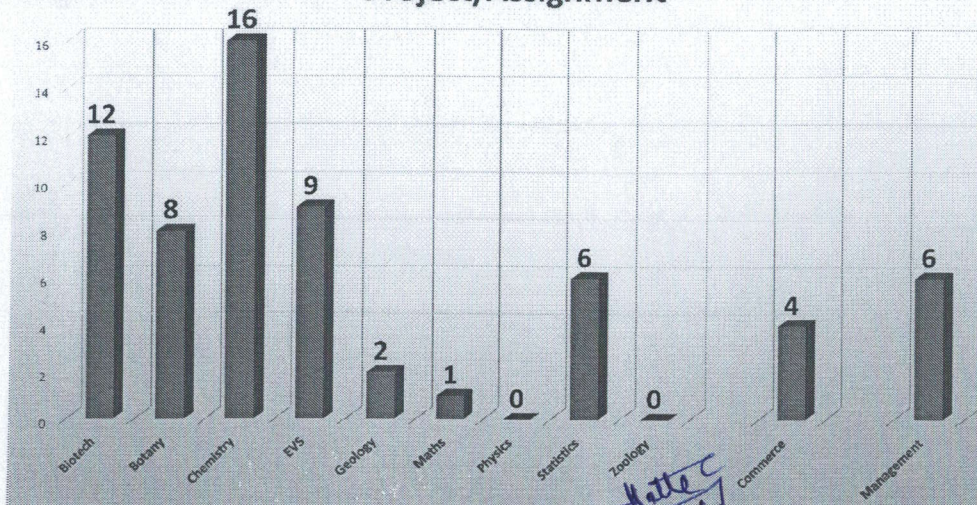

Project/Assignment