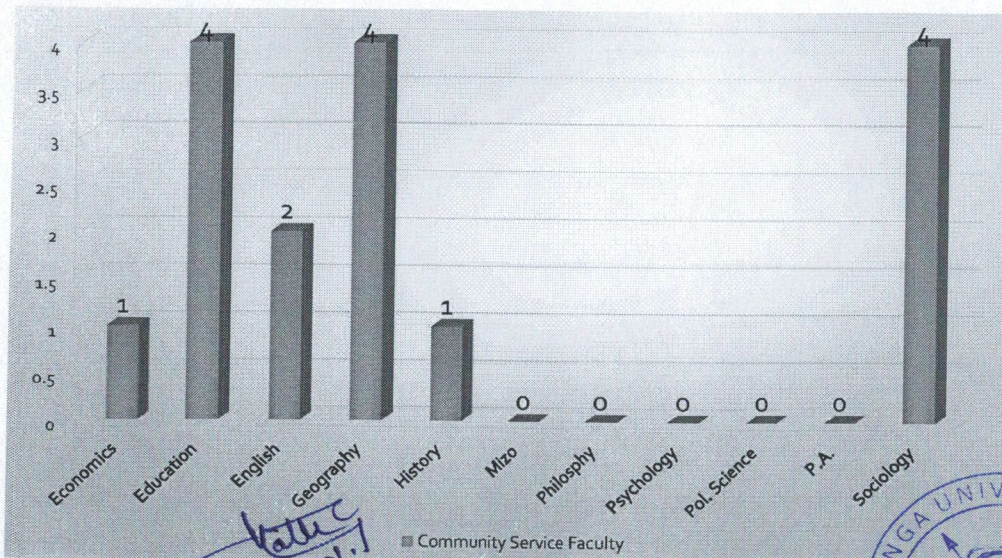

Vetteg
Coordinator
 Internal Quality Assurance Cell
 Pachhunga University College
 (A constituent college of Mizoram University)

[Signature]
Principal
 Pachhunga University College
 Aizawl : Mizoram

Financial Assistance

Seminars and Workshops Attended

[Signature]
Coordinator
 Internal Quality Assurance Cell
 Pachhunga University College
 (A constituent college of Mizoram University)

[Signature]
Principal
 Pachhunga University College
 Aizawl : Mizoram