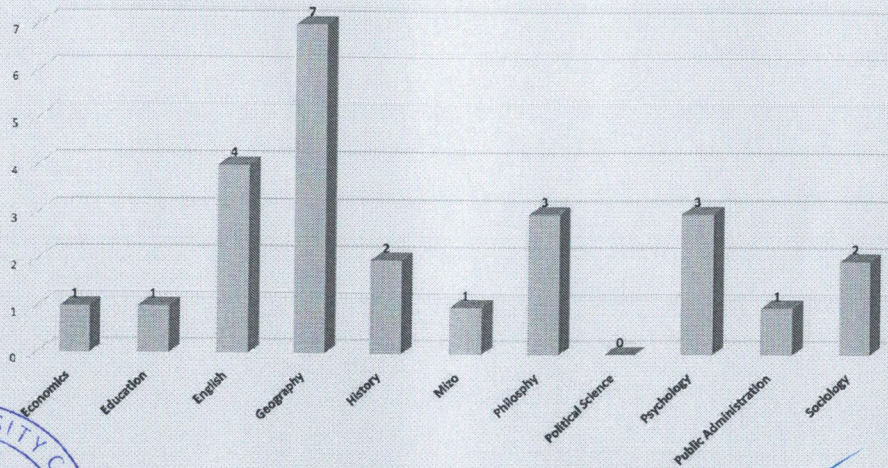

Seminar

Project/Assignment

Tour

Special Lecture

Kattee
Coordinator
 Internal Quality Assurance Cell
 Pachhunga University College
 (A constituent college of Mizoram University)

[Signature]
Principal
 Pachhunga University College
 Aizawl : Mizoram