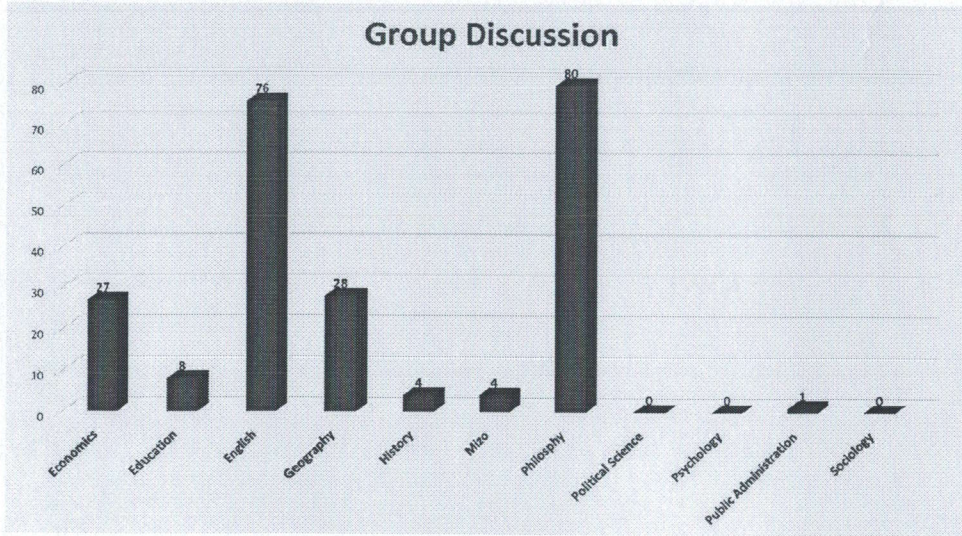

Seminar

Project/Assignment

Tour

Special Lecture

Kattee
Coordinator
 Internal Quality Assurance Cell
 Pachhunga University College
 (A constituent college of Mizoram University)

[Signature]
Principal
 Pachhunga University College
 Aizawl : Mizoram