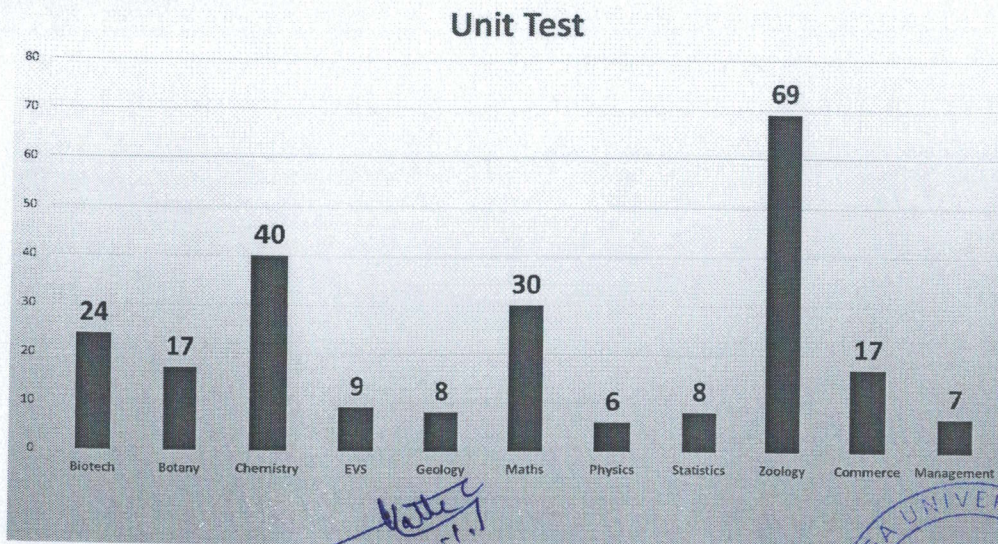

Coordinator
Internal Quality Assurance Cell
Pachhunga University College
(A constituent college of Mizoram University)

Principal
Pachhunga University College
Aizawl : Mizoram