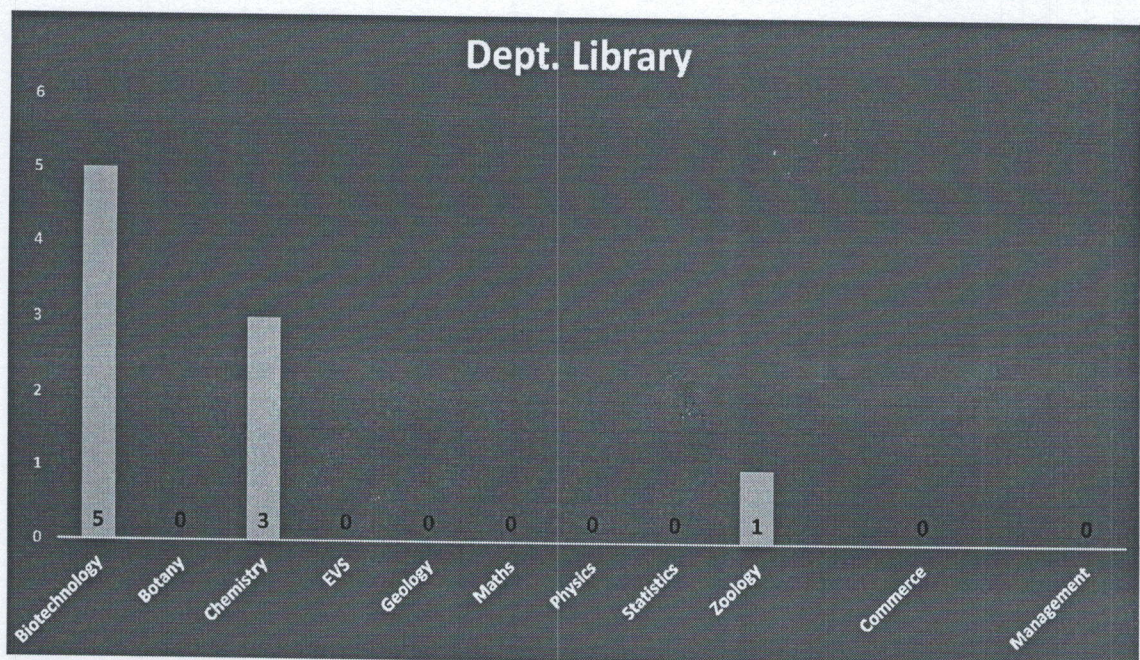

Coordinator
Internal Quality Assurance Cell
Pachhunga University College
(A constituent college of Mizoram University)