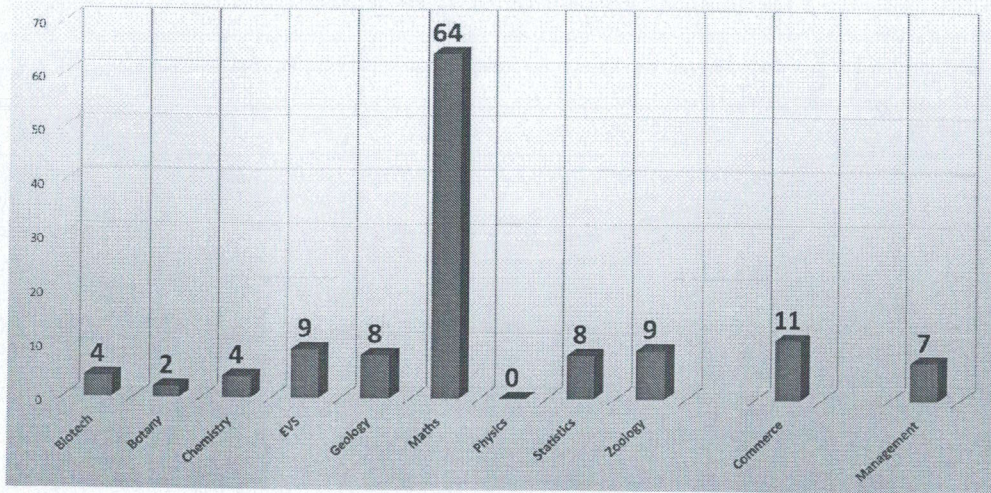

Group Discussion