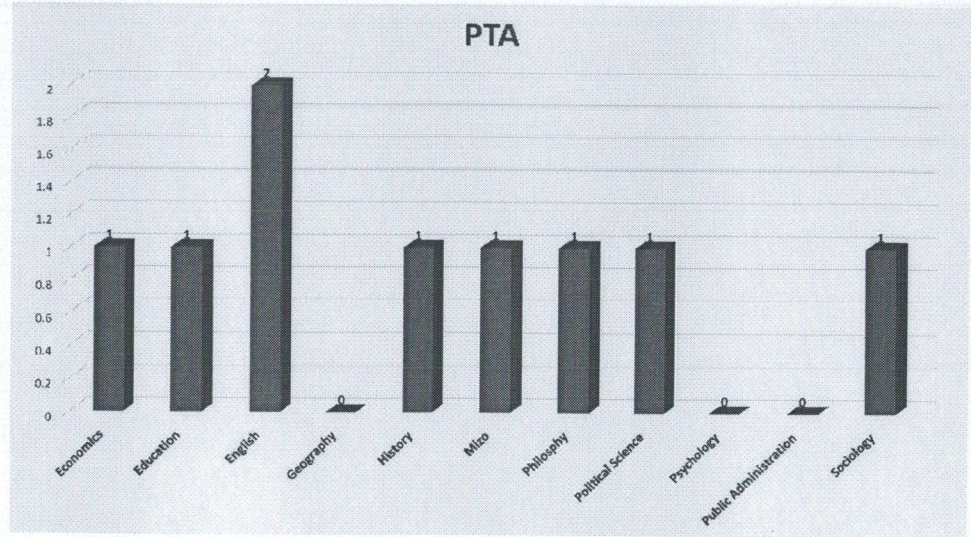

Seminar

Project/Assignment

Tour

Special Lecture

Kattee
Coordinator
 Internal Quality Assurance Cell
 Pachhunga University College
 (A constituent college of Mizoram University)

[Signature]
Principal
 Pachhunga University College
 Aizawl : Mizoram