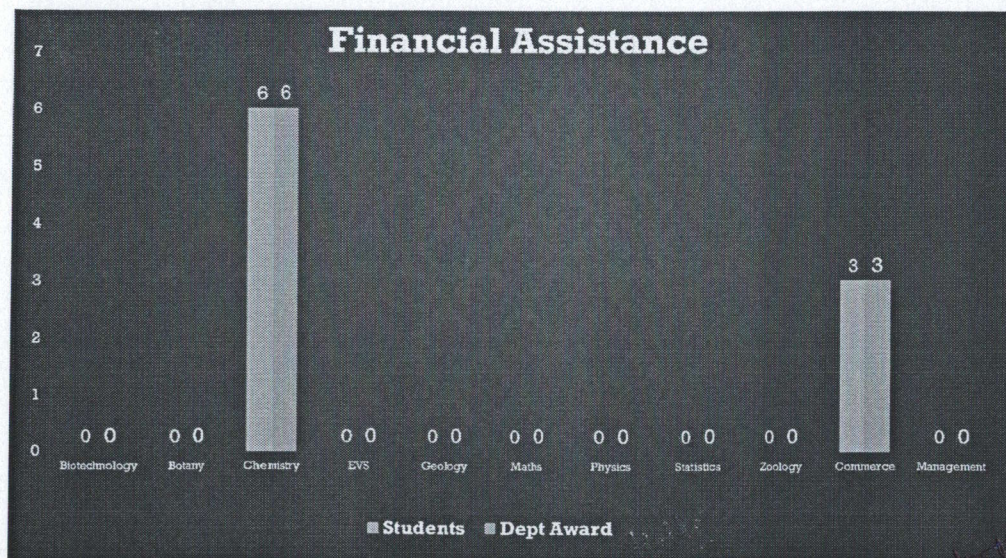

Group Discussion

PTA Meeting

Tour

Cleaning Campus

Katter
Coordinator
 Internal Quality Assurance Cell
 Pachhunga University College
 (A constituent college of Mizoram University)

AB
Principal
 Pachhunga University College
 Aizawl : Mizoram