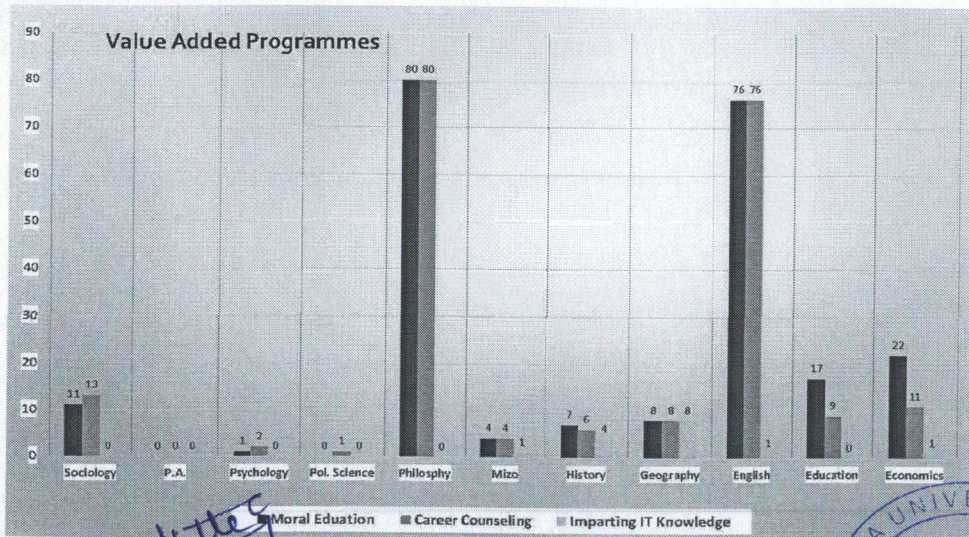

Seminar

Project/Assignment

Tour

Special Lecture

Kattee
Coordinator
 Internal Quality Assurance Cell
 Pachhunga University College
 (A constituent college of Mizoram University)

[Signature]
Principal
 Pachhunga University College
 Aizawl : Mizoram