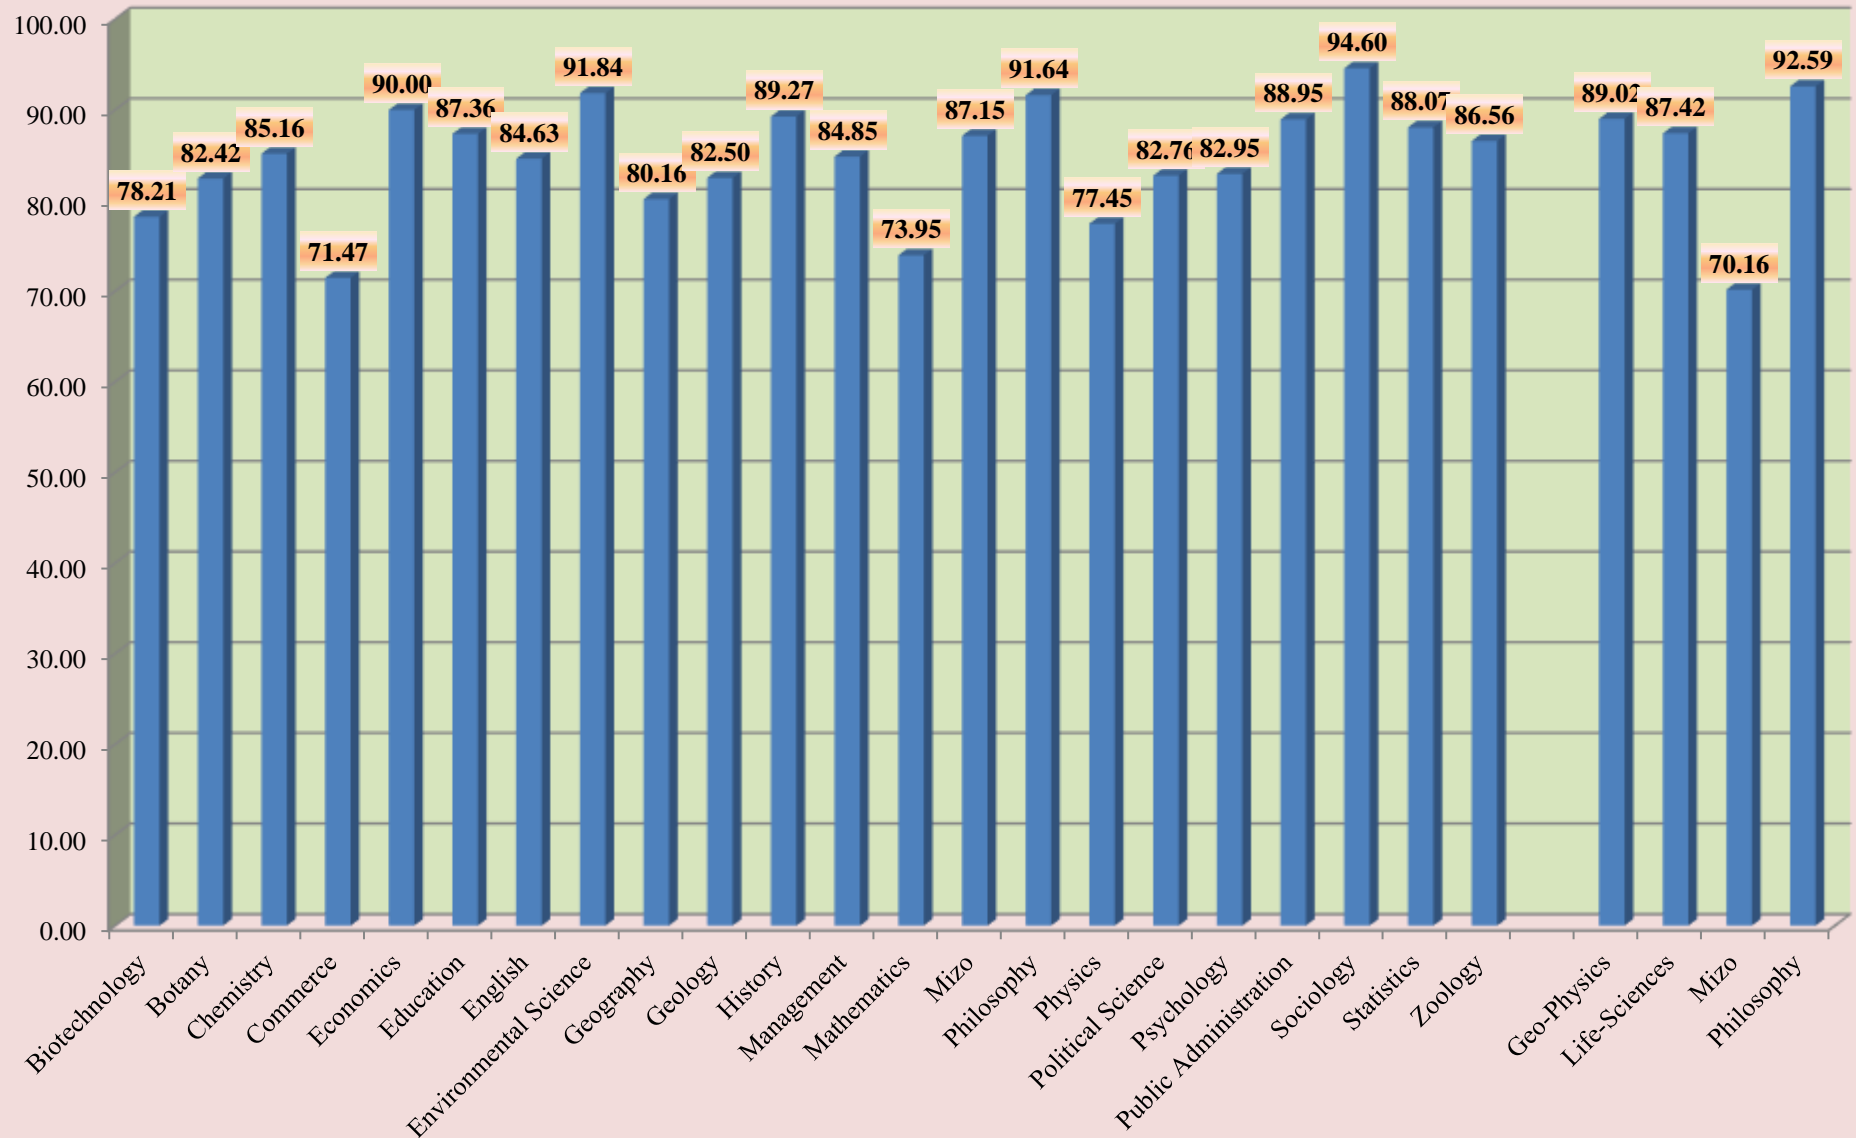

U.G. and P.G. Teacher

Initiative taken in formulating topics/ quiz /Tests etc.

U.G. and P.G. Teacher

Regularity and punctuality of taking Classes

U.G. and P.G Teachers

Care/counseling of fallback students

U.G. and P.G. Teachers