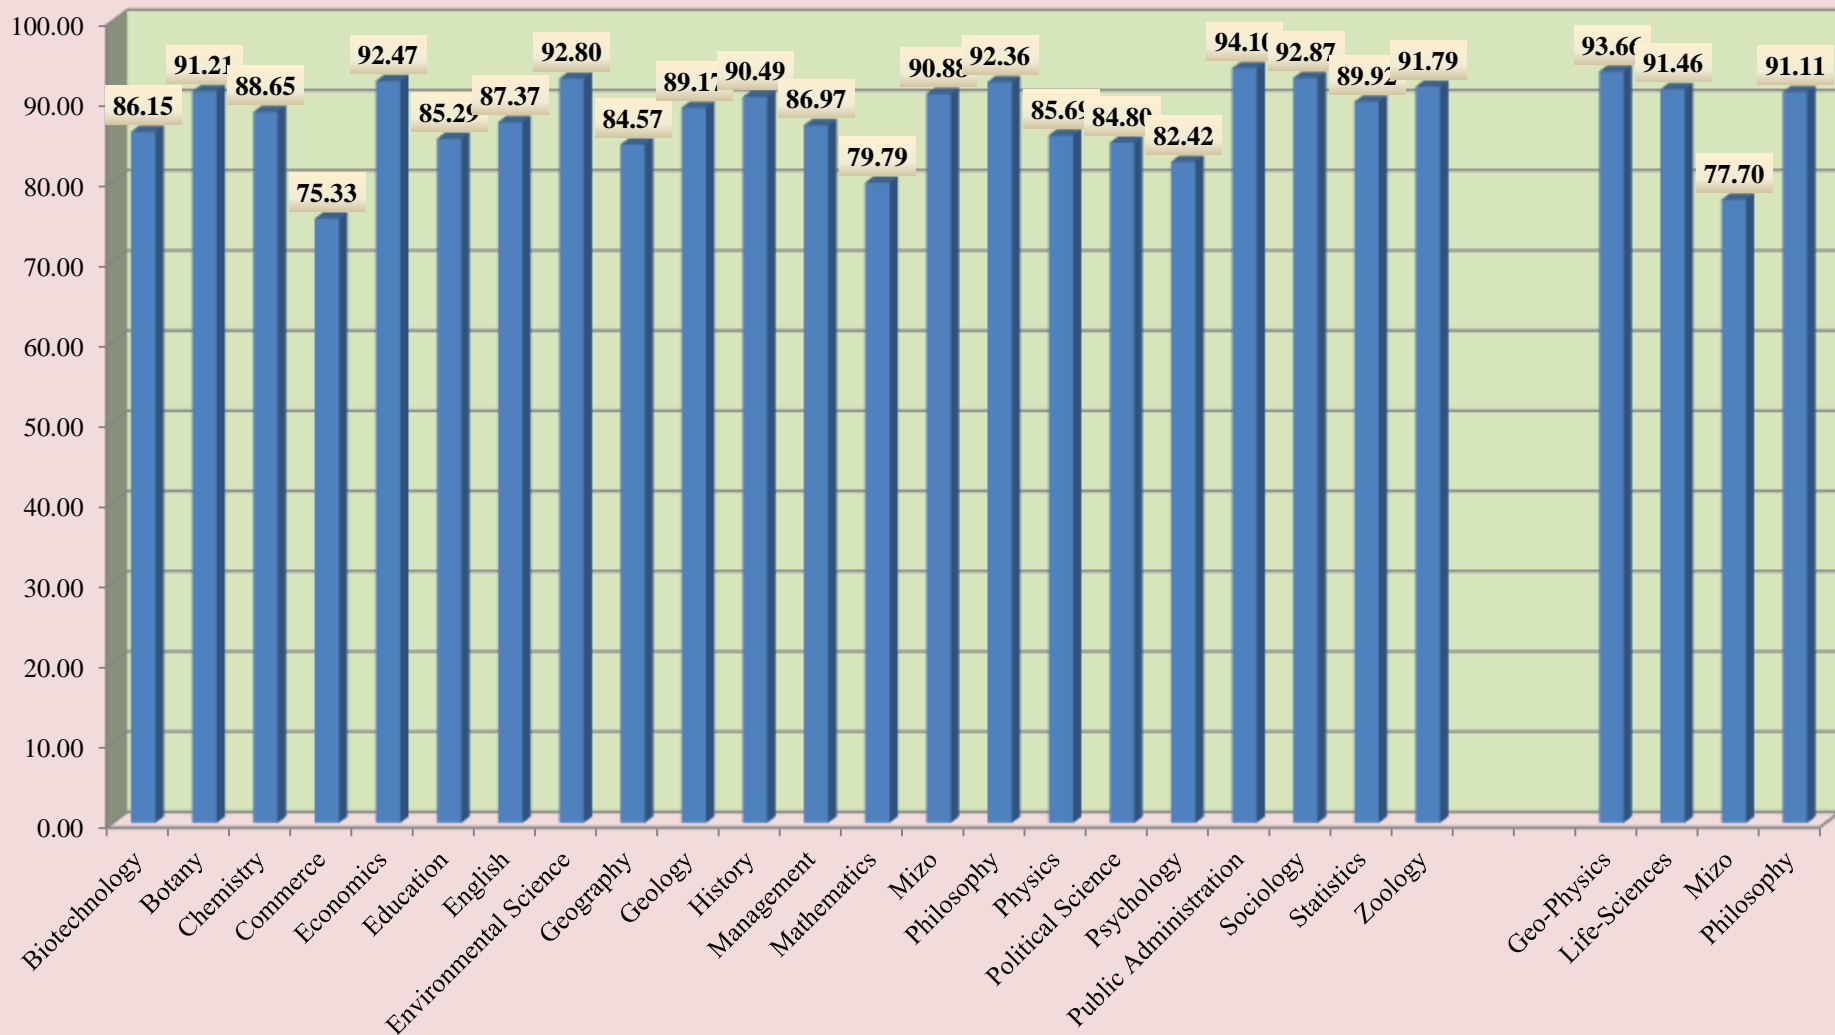

Accessibility and availability of the teacher in the Department.

U.G. and P.G. Teacher