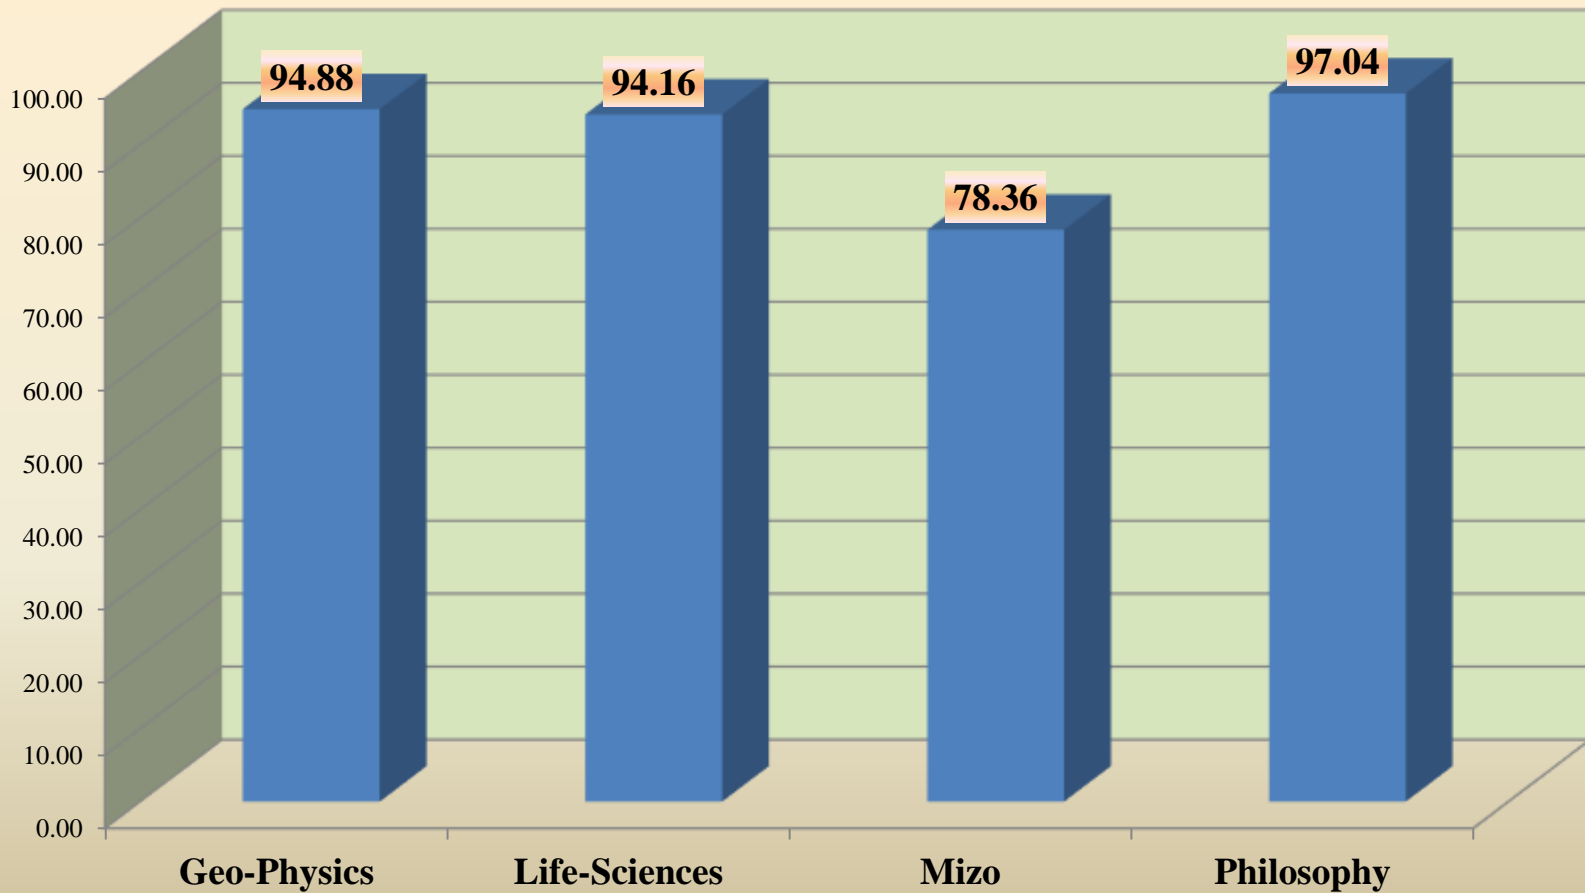

Knowledge base of the teacher

Knowledge base of the teachers- Post-Graduate Departments