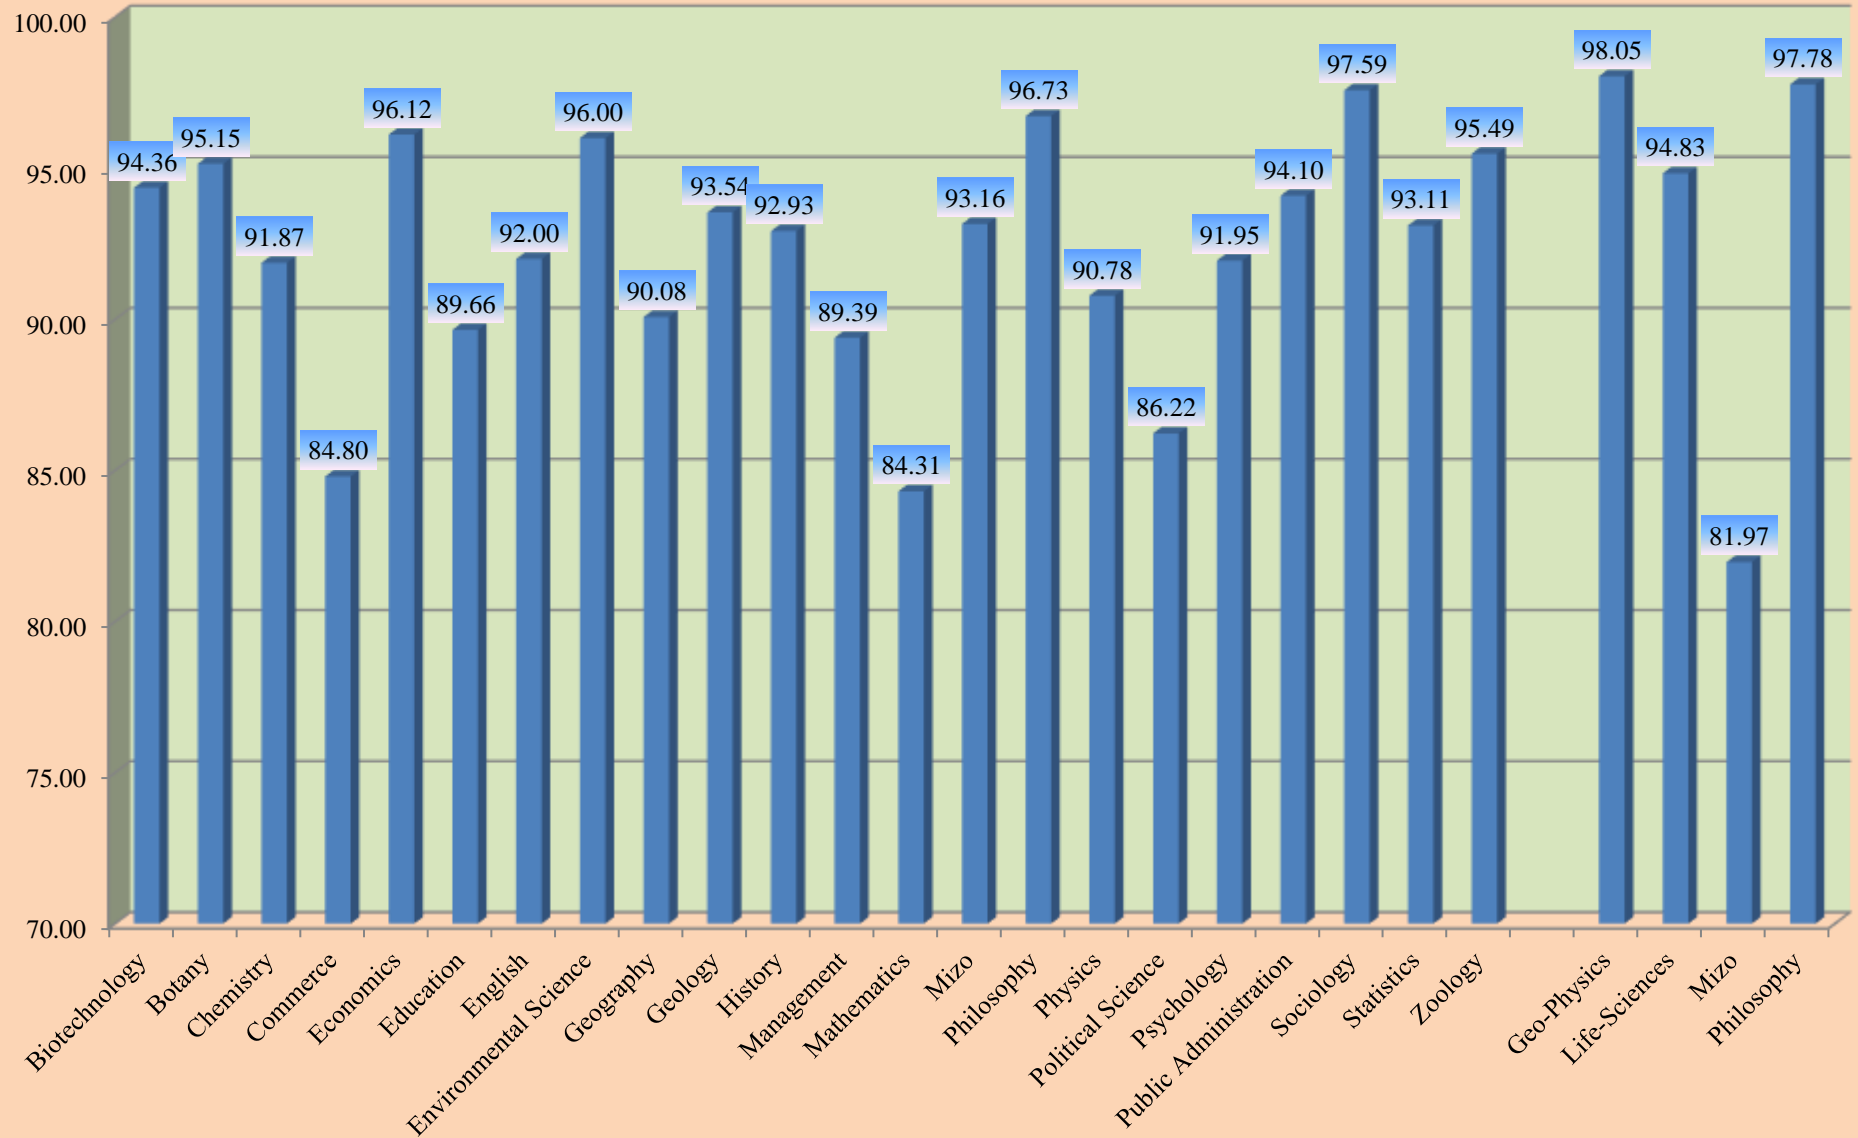

Fairness in Evaluation

U.G. and P.G. Teachers