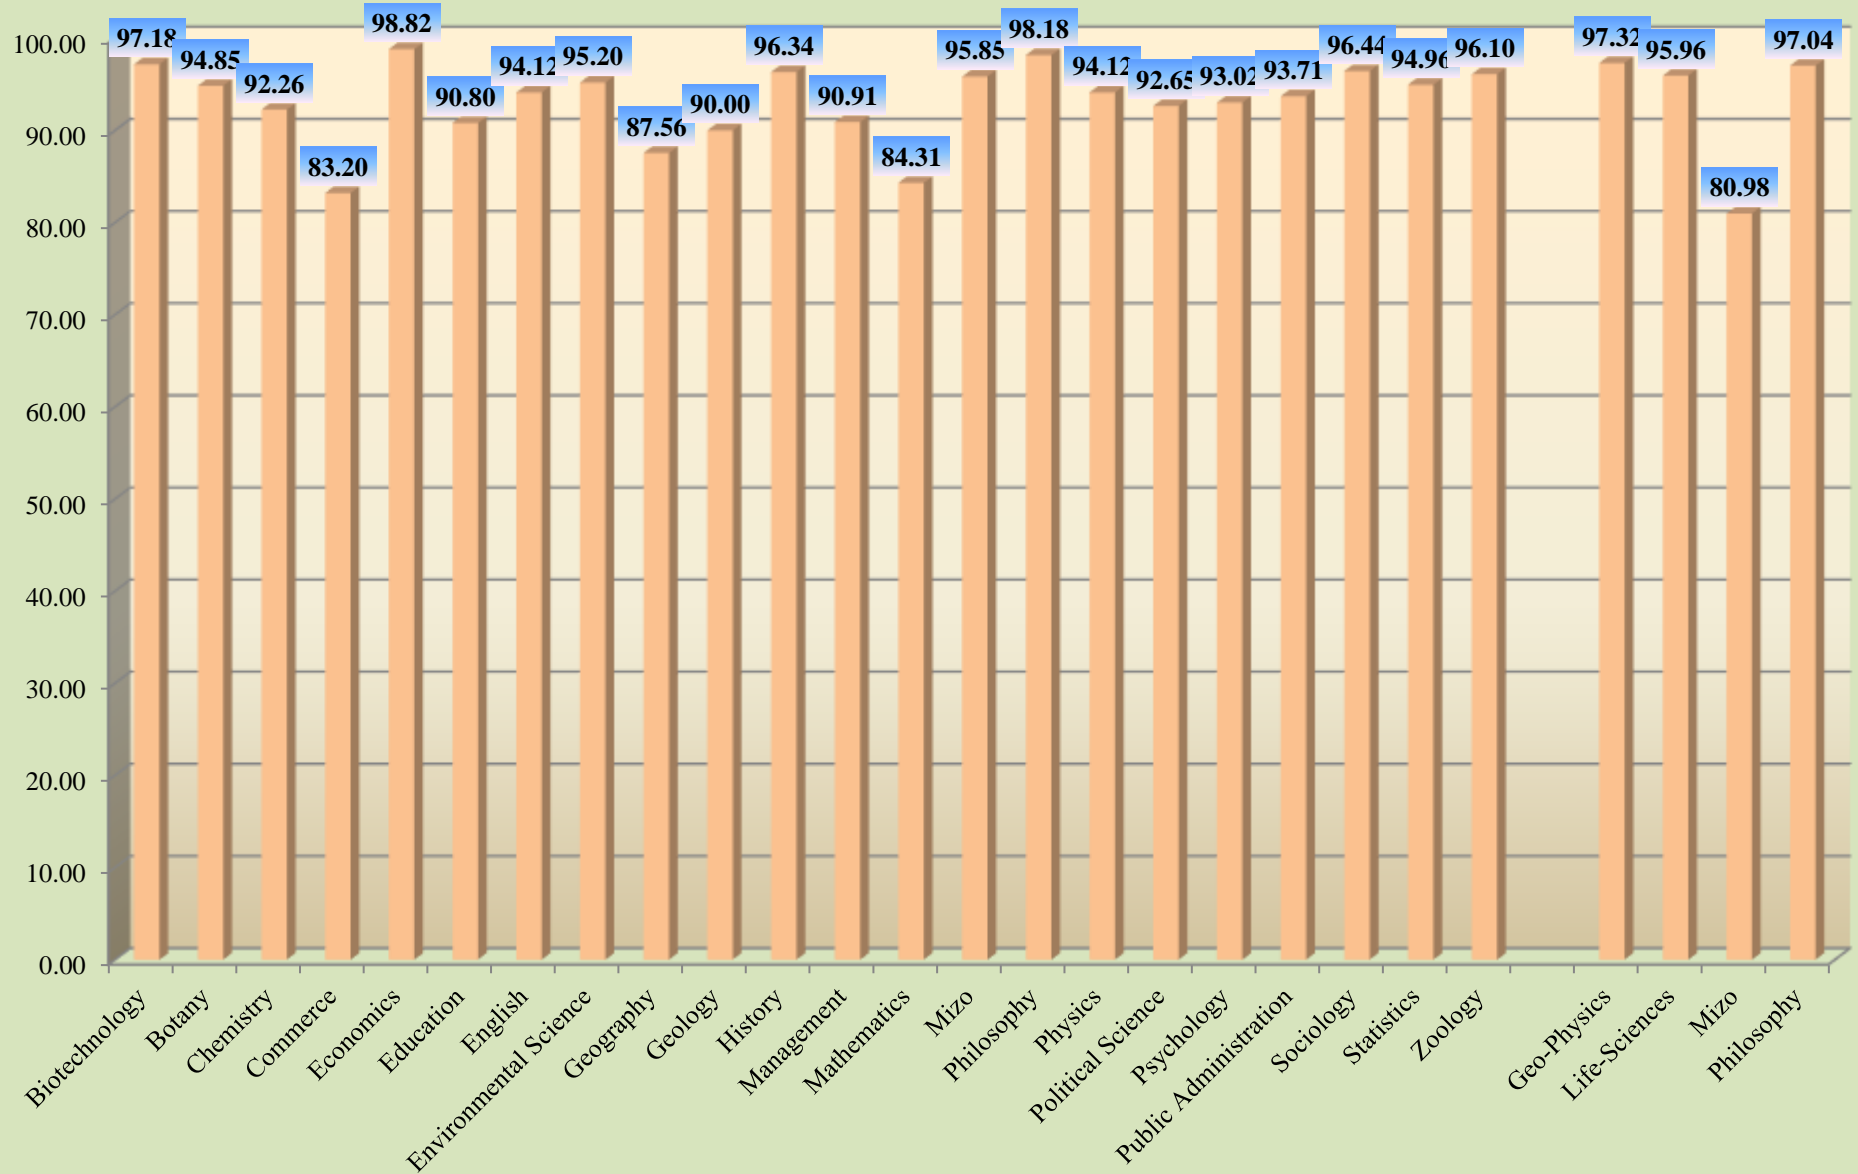

Completion of courses

U.G. and P.G. Teachers