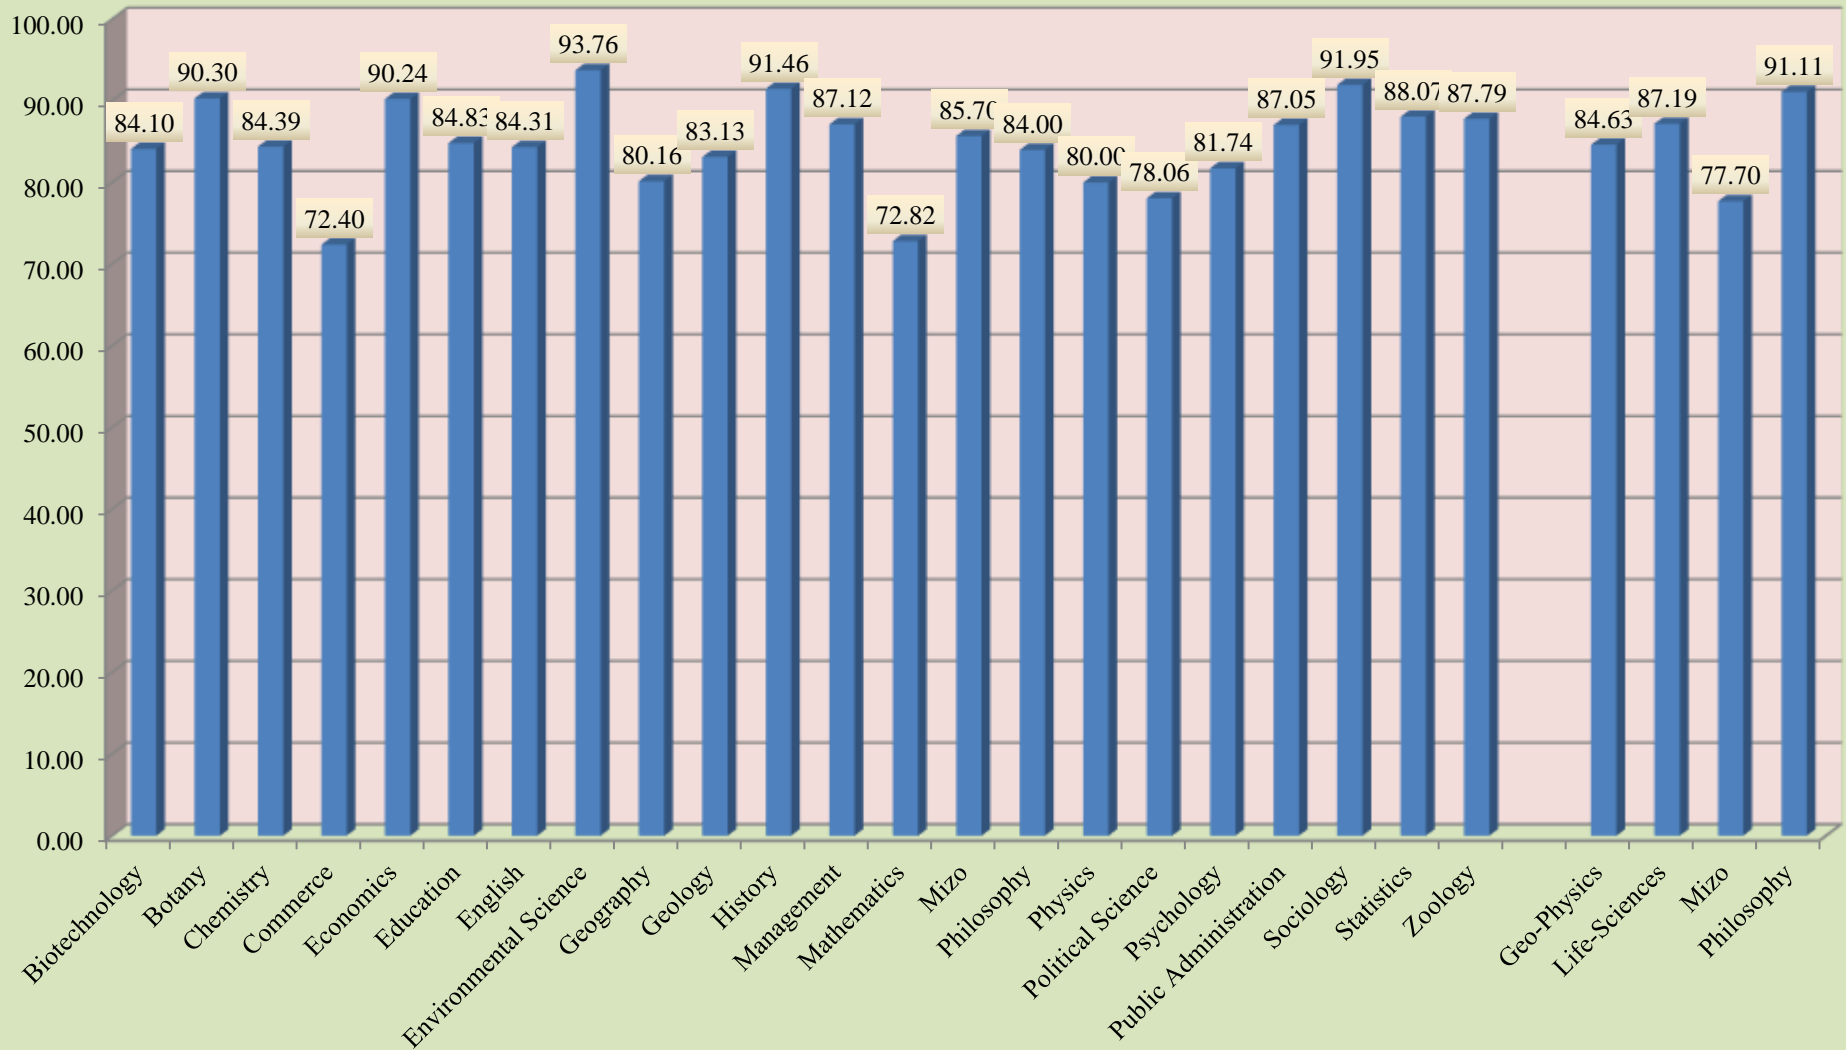

Initiative taken in formulating topics/ quiz /Tests etc.

U.G. and P.G. Teacher