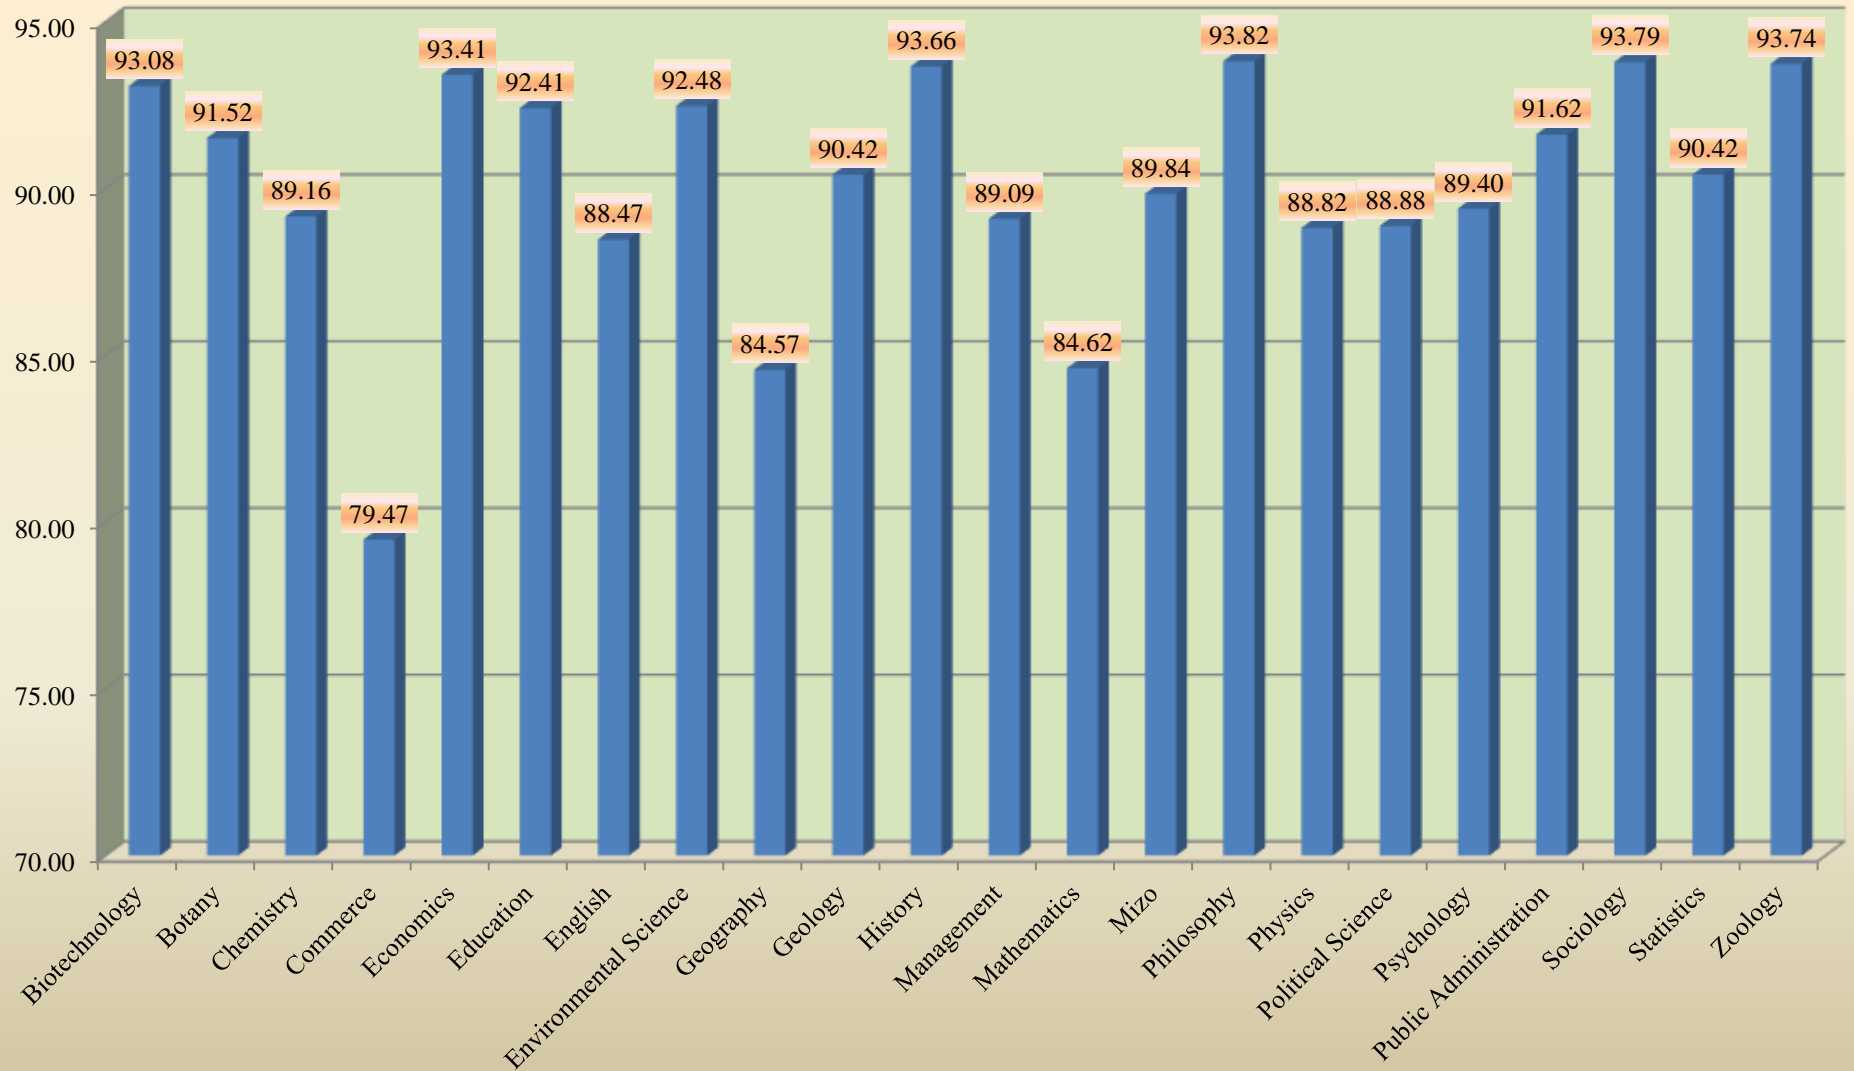

Departmental Score in Percentage

Under-Graduate Departments Average Score 86.54%

Post-Graduate Departments

Average Score - 85.50%

Knowledge base of the teacher

Knowledge base of the teachers Under-Graduate Departments