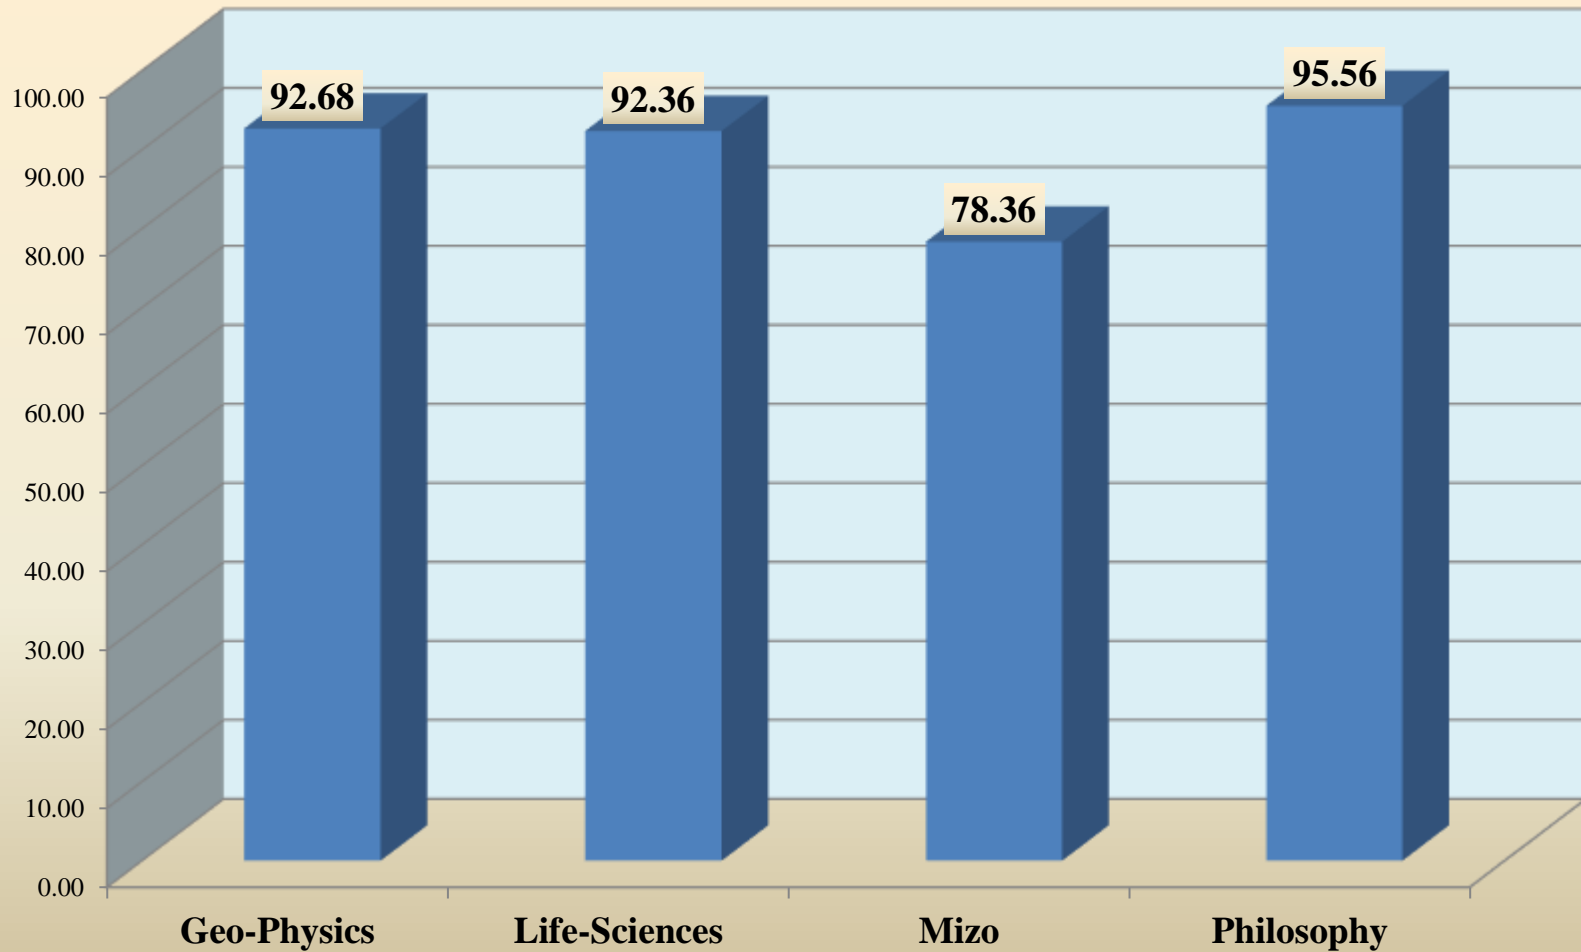

Sincerity/Commitment

Sincerity / Commitment of the P.G. Teachers