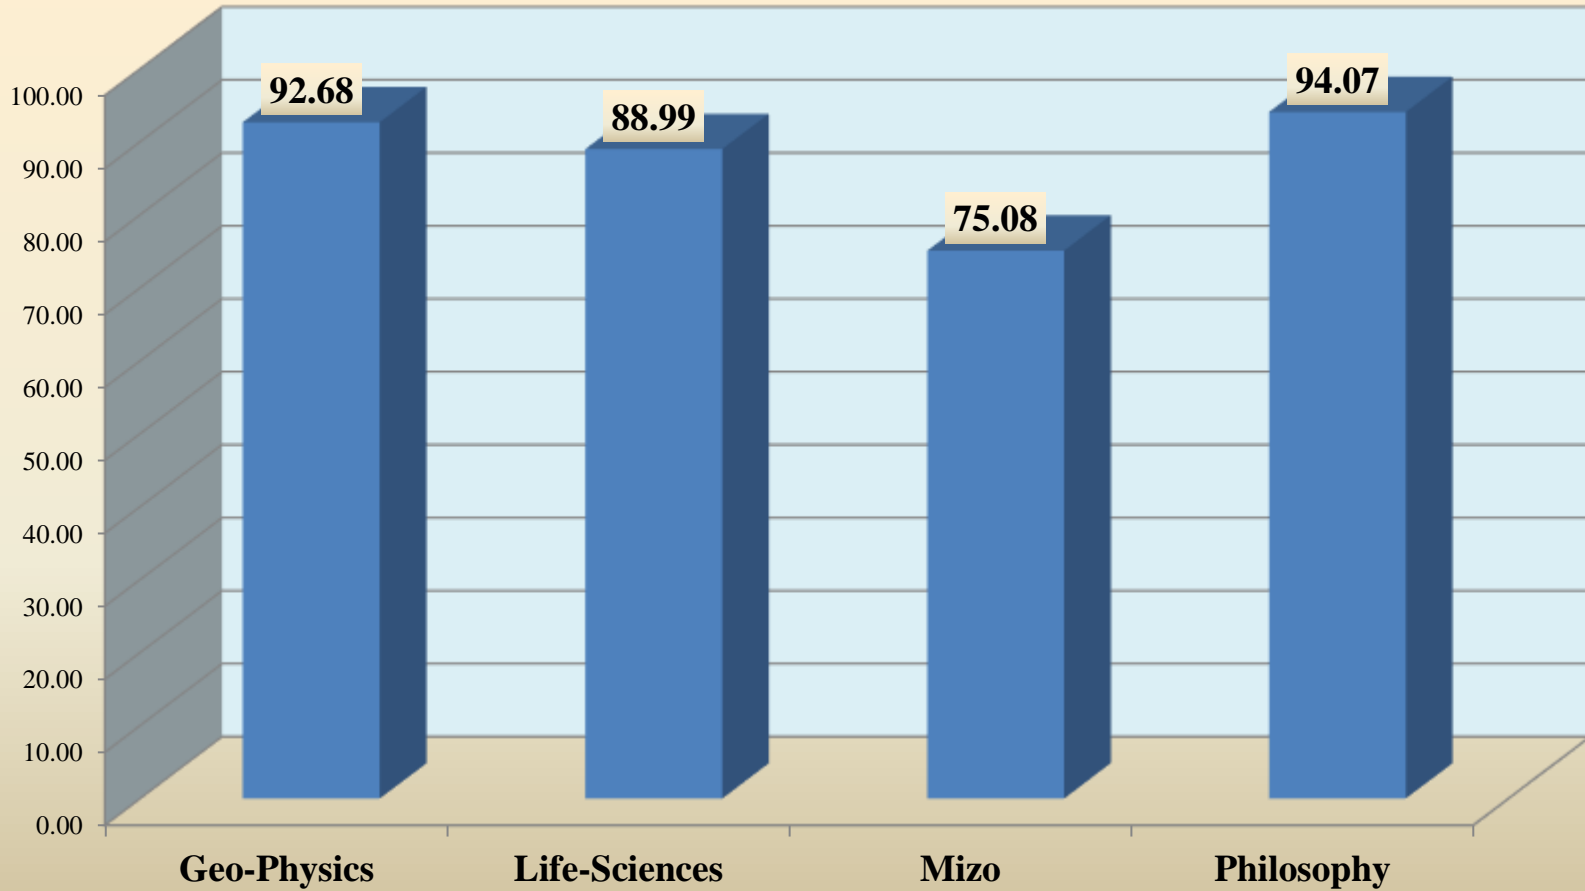

Communication Skill

Communication Skills of the Post-Graduate Departments