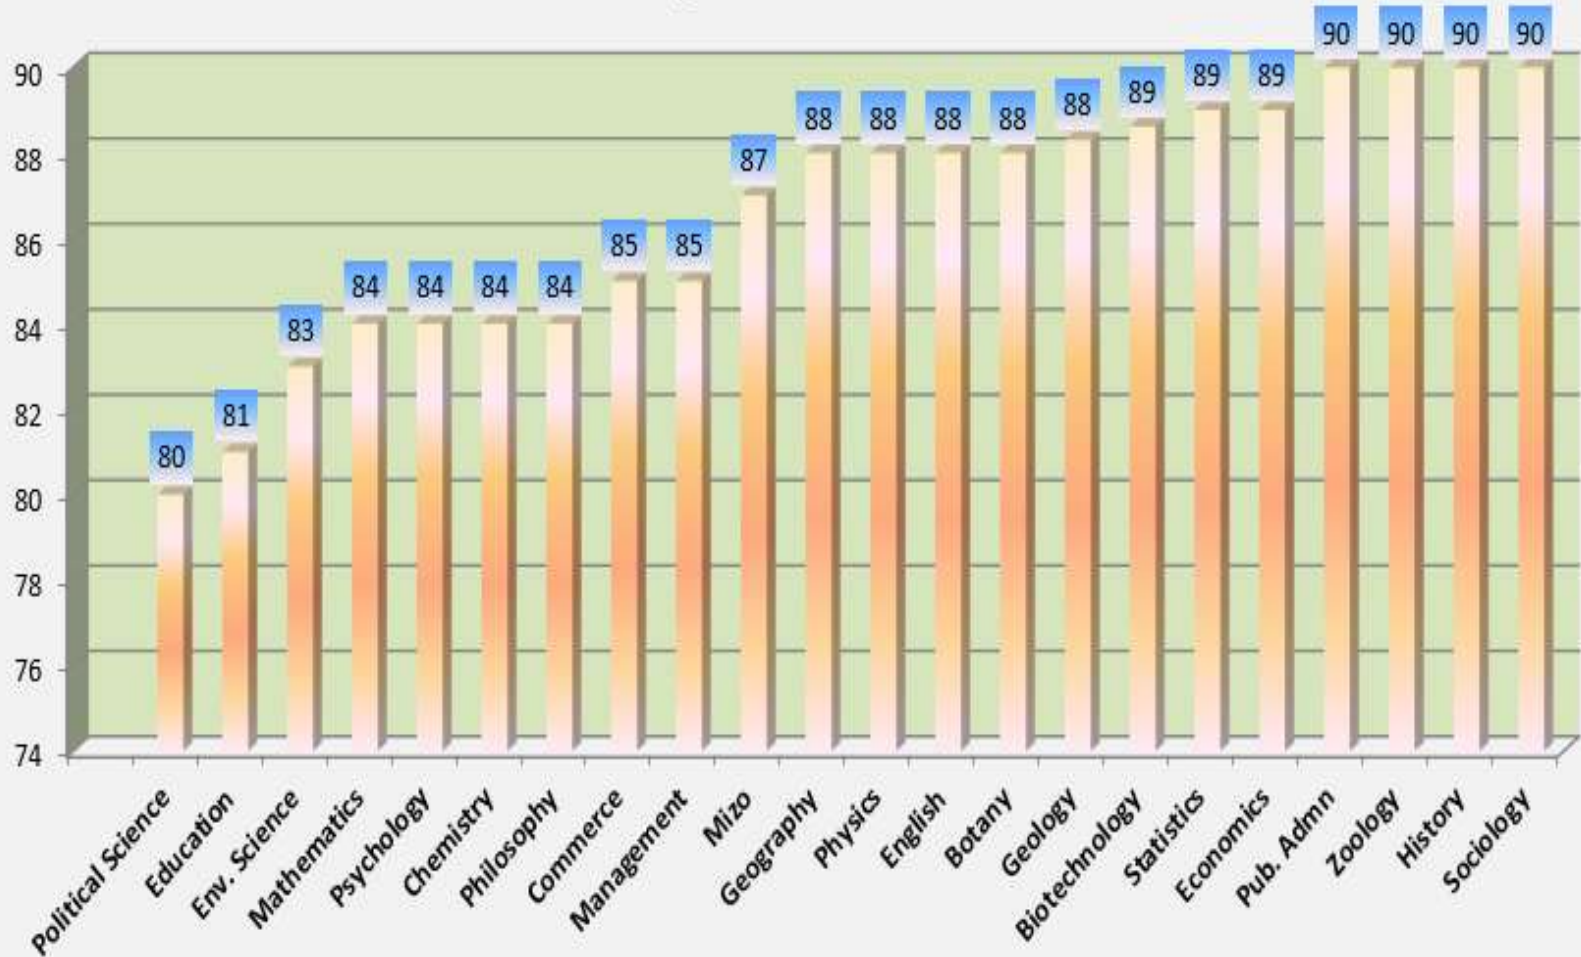

Department-wise Respondents

Departments	Total No of Respondents	No of Teachers	No of Criteria	Points per Criterion	Total points of Criteria per Teacher	Total Criterion points for dept (A*E)	TOTAL score available (B*F)	Total Score of Dept from all criterions	Percentage (H/G*100)	Average Score
Under-Graduate	A	B	C	D	E	F	G	H	I	J
Biotechnology	14	5	11	5	55	770	3850	3468	90.08	88.57
Botany	30	6	11	5	55	1650	9900	9157	92.49	88.19
Chemistry	32	7	11	5	55	1760	12320	10948	88.86	84.15
Commerce	35	5	11	5	55	1925	9625	8482	88.12	84.70
Economics	23	5	11	5	55	1265	6325	5914	93.50	89.11
Education	40	5	11	5	55	2200	11000	10154	92.31	81.35
English	25	6	11	5	55	1375	8250	7378	89.43	87.76
Environmental Science	25	5	11	5	55	1375	6875	5866	85.32	83.01
Geography	33	5	11	5	55	1815	9075	8135	89.64	88.10
Geology	12	5	11	5	55	660	3300	3191	96.70	88.30
History	21	5	11	5	55	1155	5775	5279	91.41	89.86
Management	44	4	11	5	55	2420	9680	8193	84.64	84.66
Mathematics	24	5	11	5	55	1320	6600	5564	84.30	84.13
Mizo	18	9	11	5	55	990	8910	7894	88.60	86.93
Philosophy	32	4	11	5	55	1760	7040	6058	86.05	84.25
Physics	6	7	11	5	55	330	2310	2041	88.35	87.70
Political Science	21	5	11	5	55	1155	5775	4669	80.85	79.78
Psychology	45	4	11	5	55	2475	9900	8375	84.60	83.94
Public Administration	30	4	11	5	55	1650	6600	5962	90.33	90.22
Sociology	50	5	11	5	55	2750	13750	12429	90.39	90.09
Statistics	14	5	11	5	55	770	3850	3415	88.70	89.02
Zoology	21	7	11	5	55	1155	8085	7644	94.55	90.60
Post-Graduate										
Geo-Physics	6	12	11	5	55	330	3960	3534	89.24	94.70
Life Sciences	10	17	11	5	55	550	9350	8116	86.80	83.58
Philosophy	8	6	11	5	55	440	2640	2185	82.77	79.19
Mizo	9	8	11	5	55	495	3960	3490	88.13	84.24

Departmental Score in Percentage

Under-Graduate Departments Average Score 86.54%