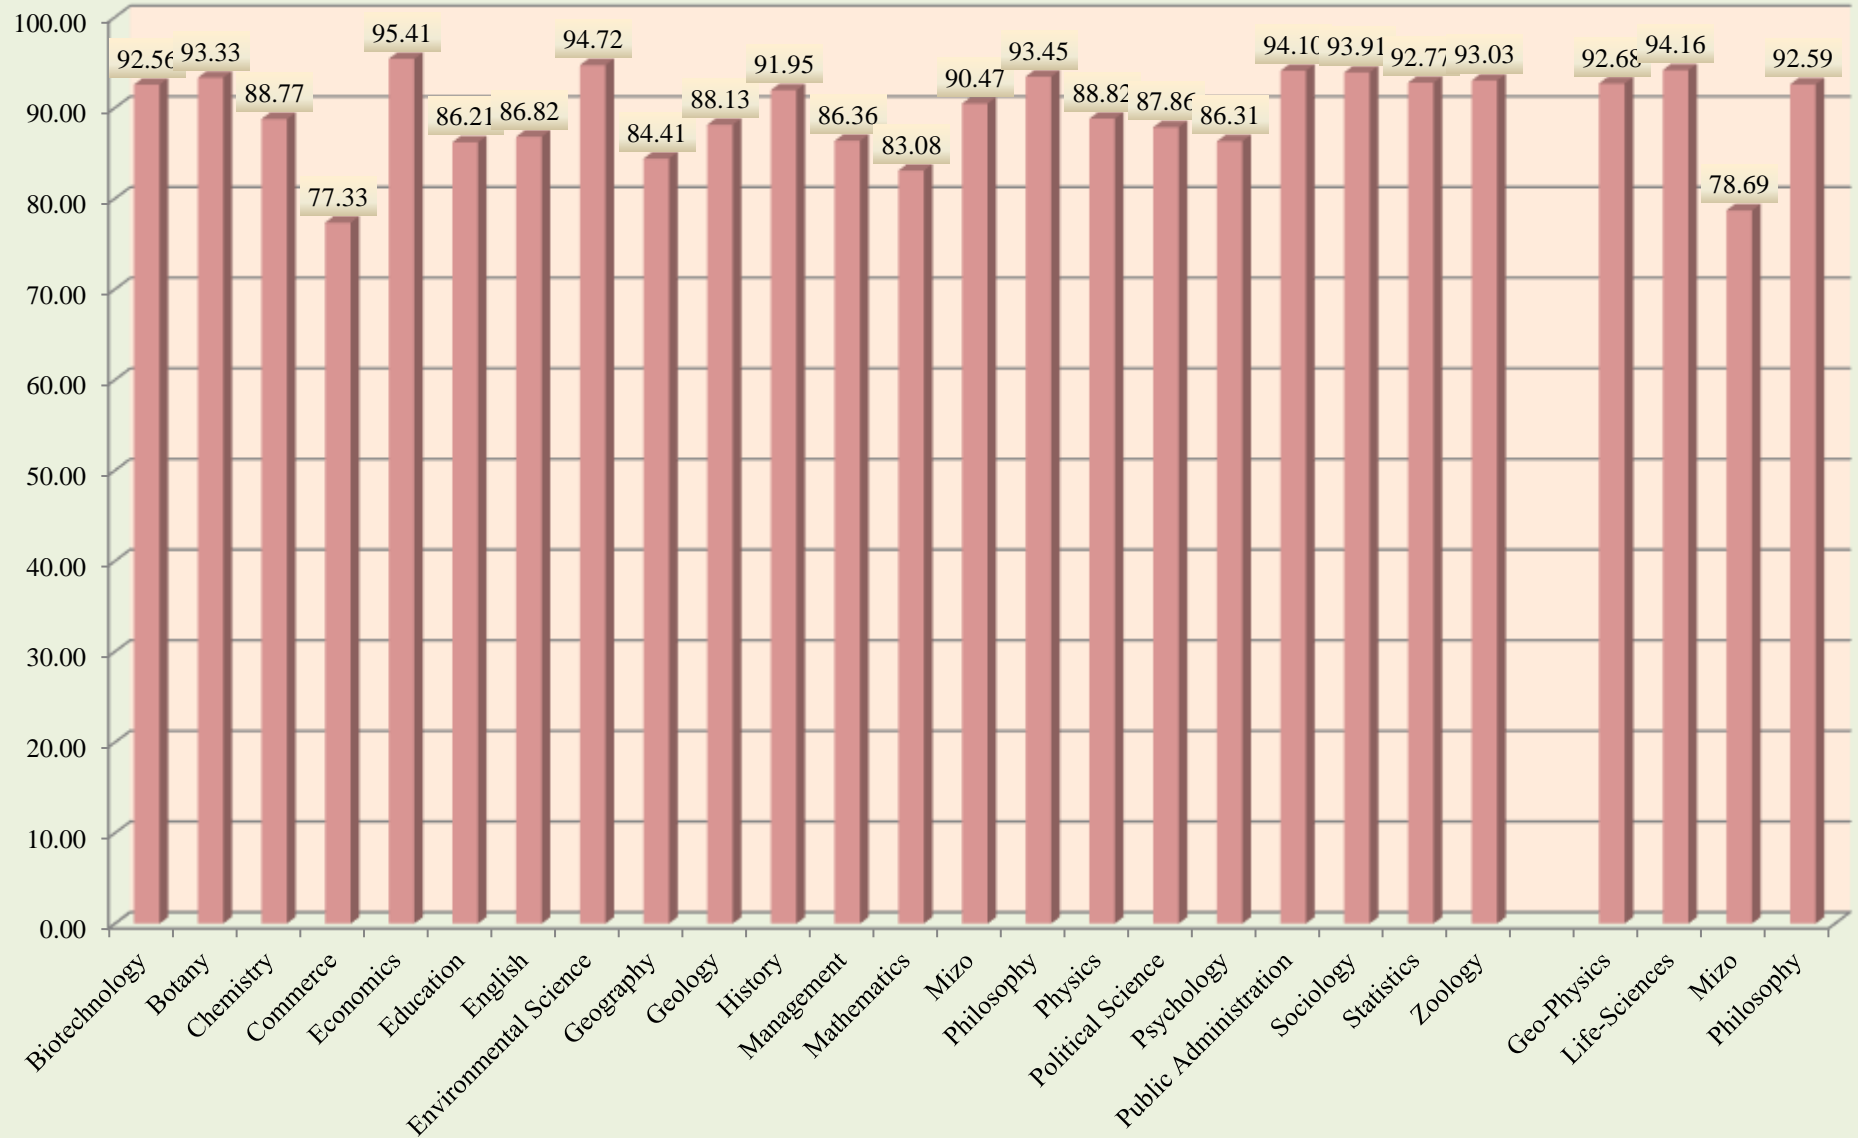

U.G. and P.G. Teacher

Initiative taken in formulating topics/ quiz /Tests etc.

U.G. and P.G. Teacher

Regularity and punctuality of taking Classes

U.G. and P.G Teachers

Care/counseling of fallback students

U.G. and P.G. Teachers