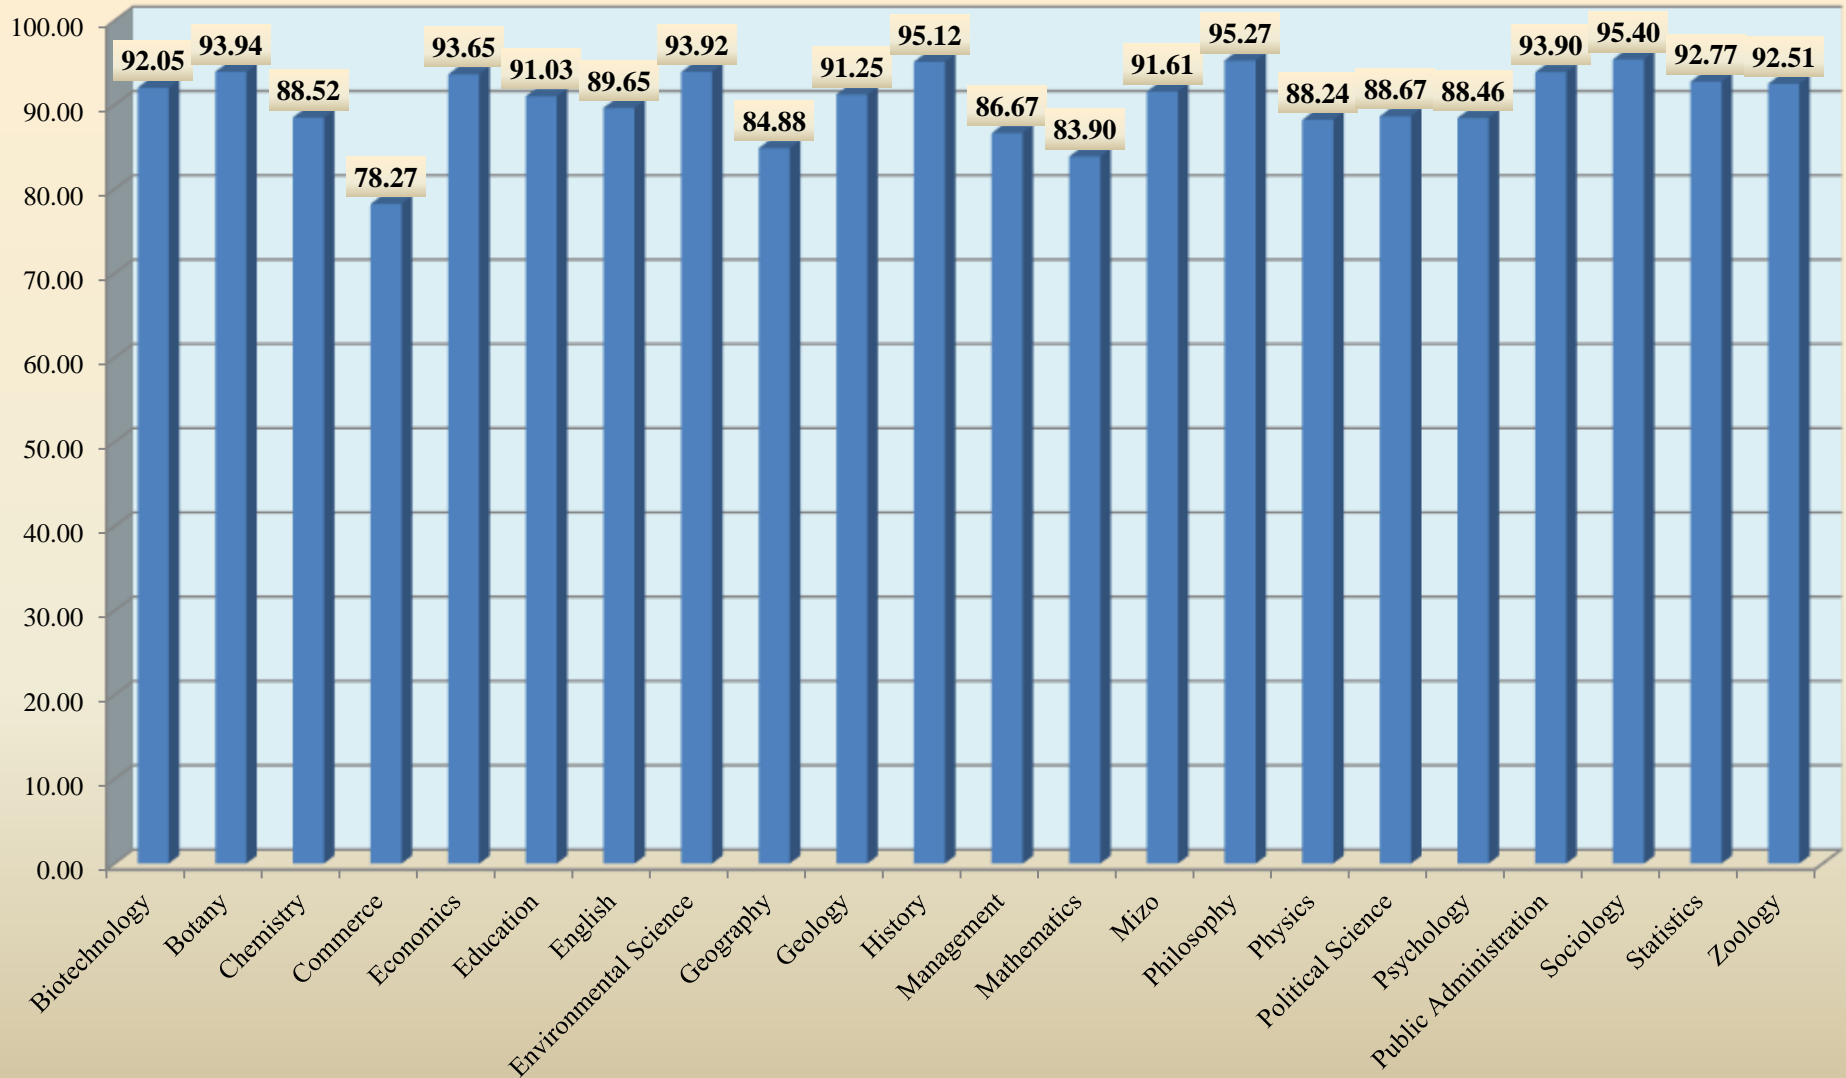

Sincerity/Commitment

Sincerity / Commitment of the teacher