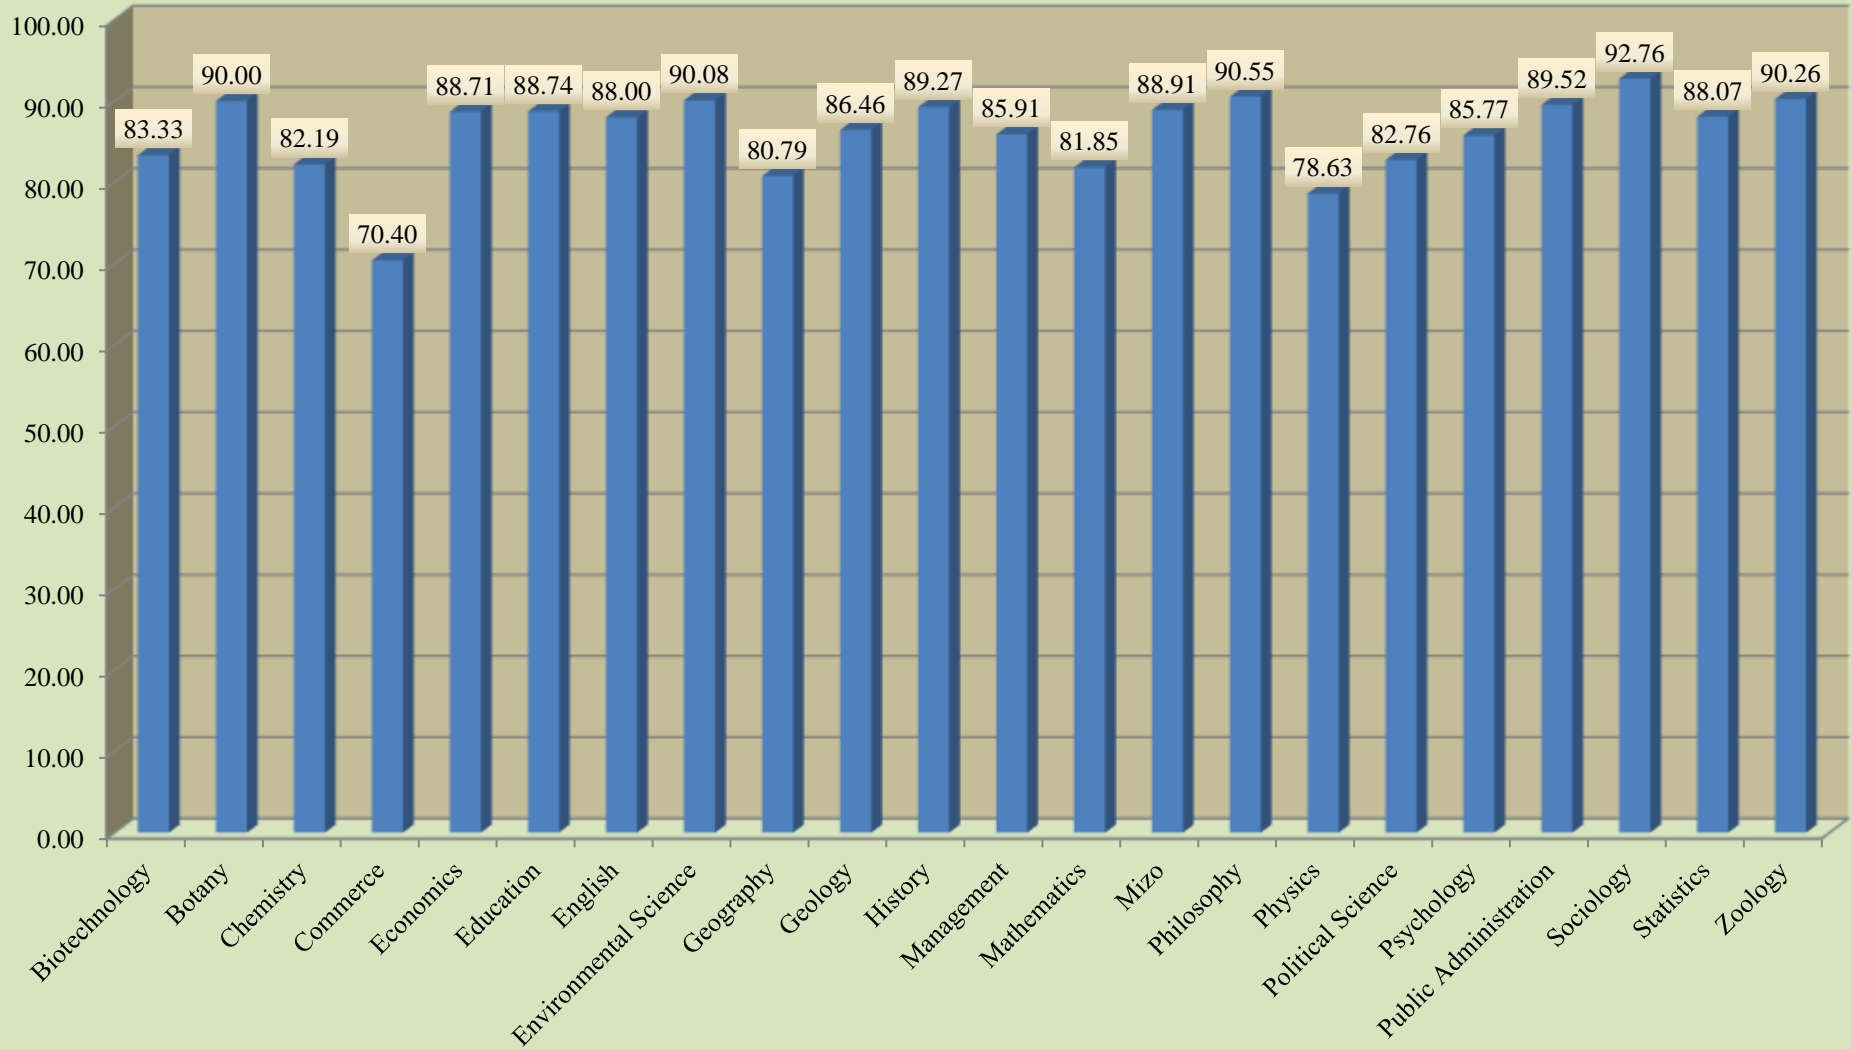

Communication Skill

Communication Skills of the Under-Graduate Departments