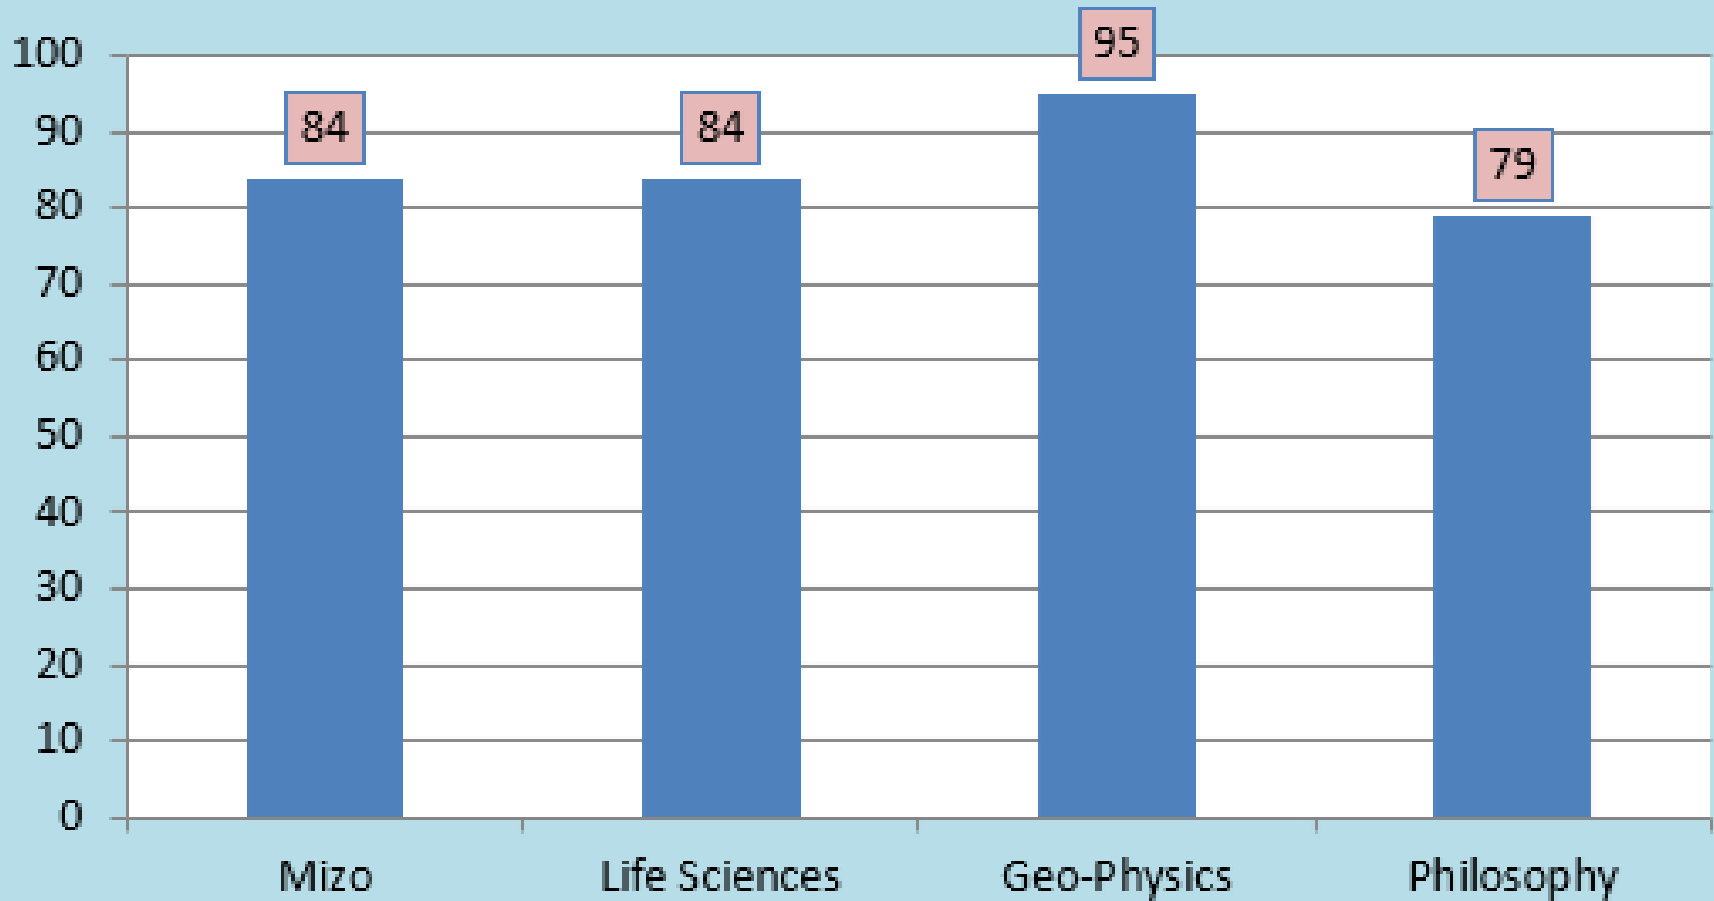

Departmental Score in Percentage

Under-Graduate Departments Average Score 86.54%

Post-Graduate Departments

Average Score - 85.50%

Knowledge base of the teacher

Knowledge base of the teachers Under-Graduate Departments