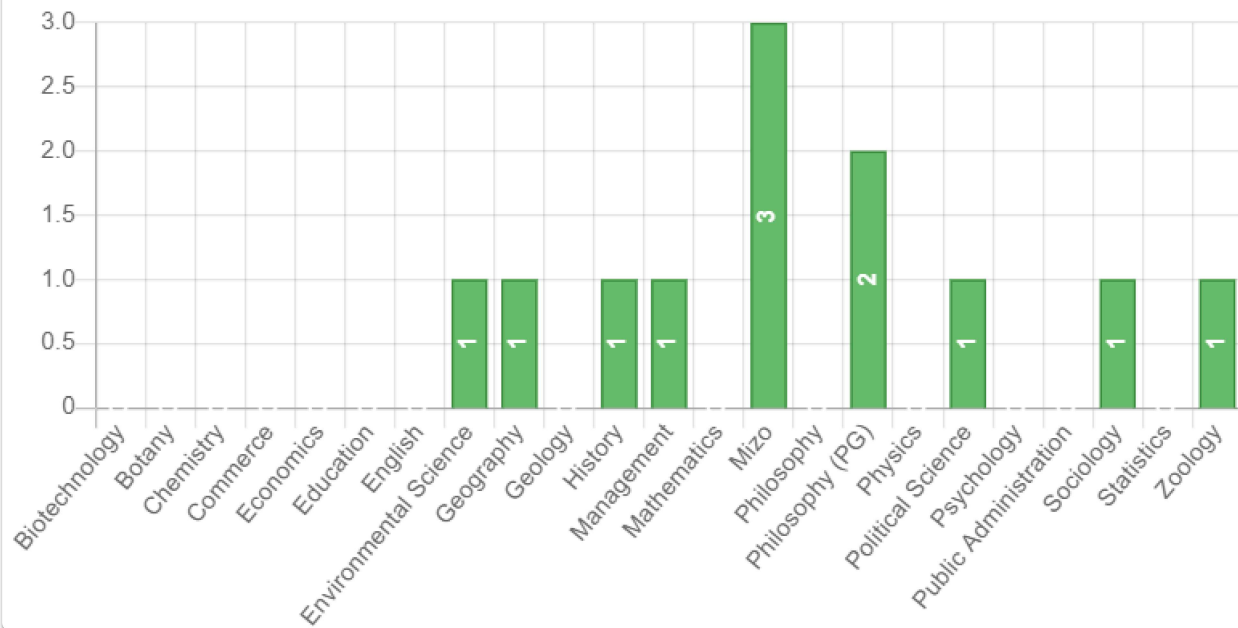

← DMR Analysis

Select Year

2020

ANALYSE

EXPORT

Departmental Activity Analysis during 2020

Fieldtrip/Study Tour

Invited Lecture/Special Talk Program