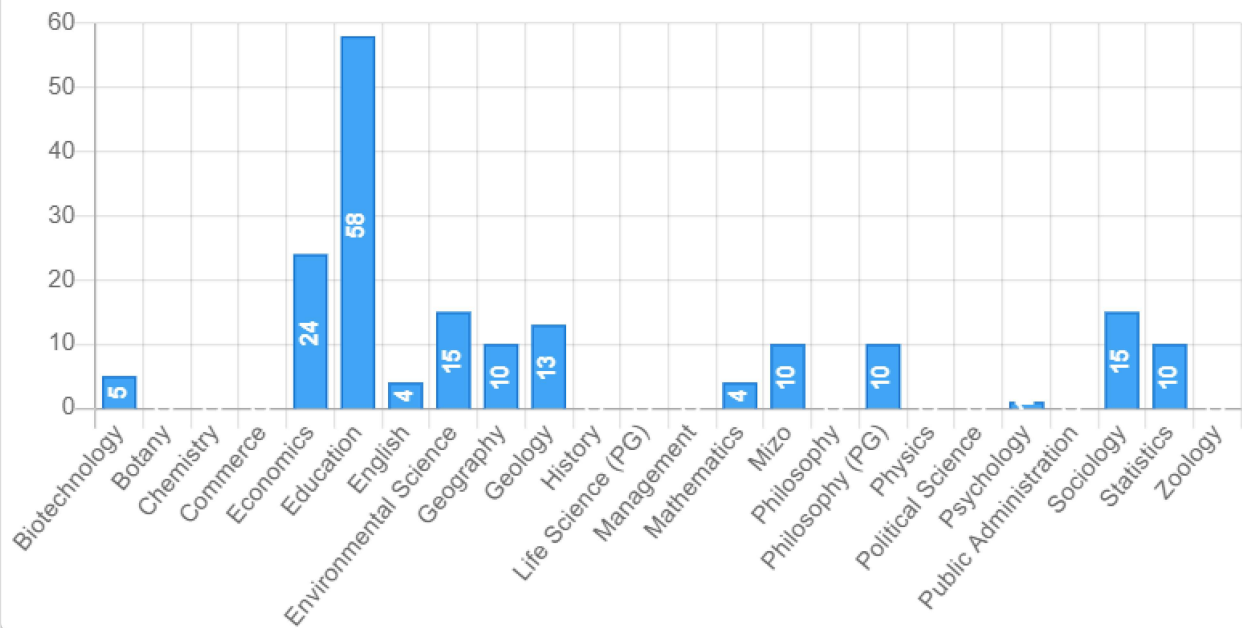

Group Discussion