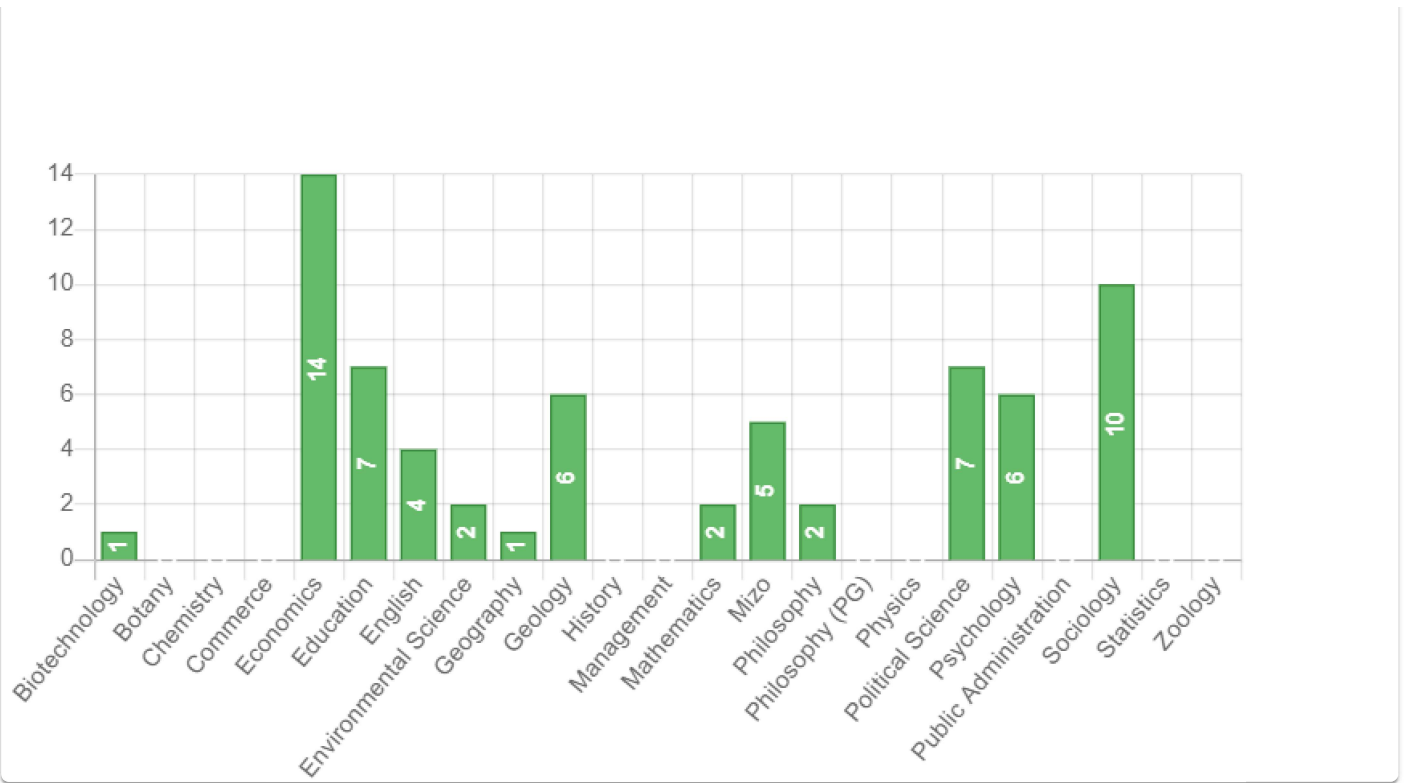

Departmental Meeting

PTA Meeting