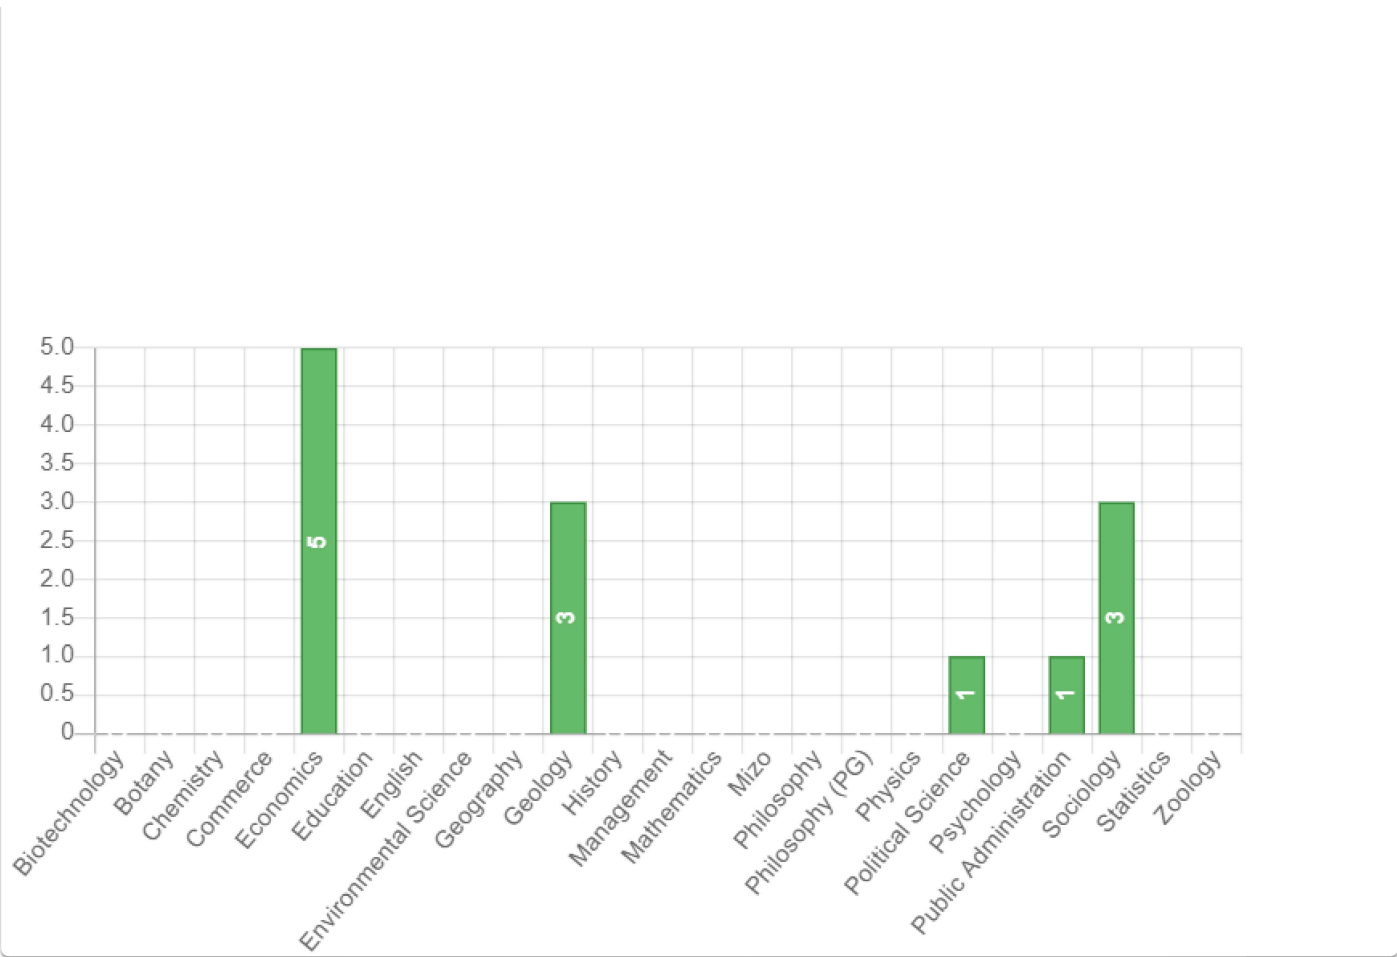

Financial Assistance

Teachers Activity Analysis during 2020

Class Taken