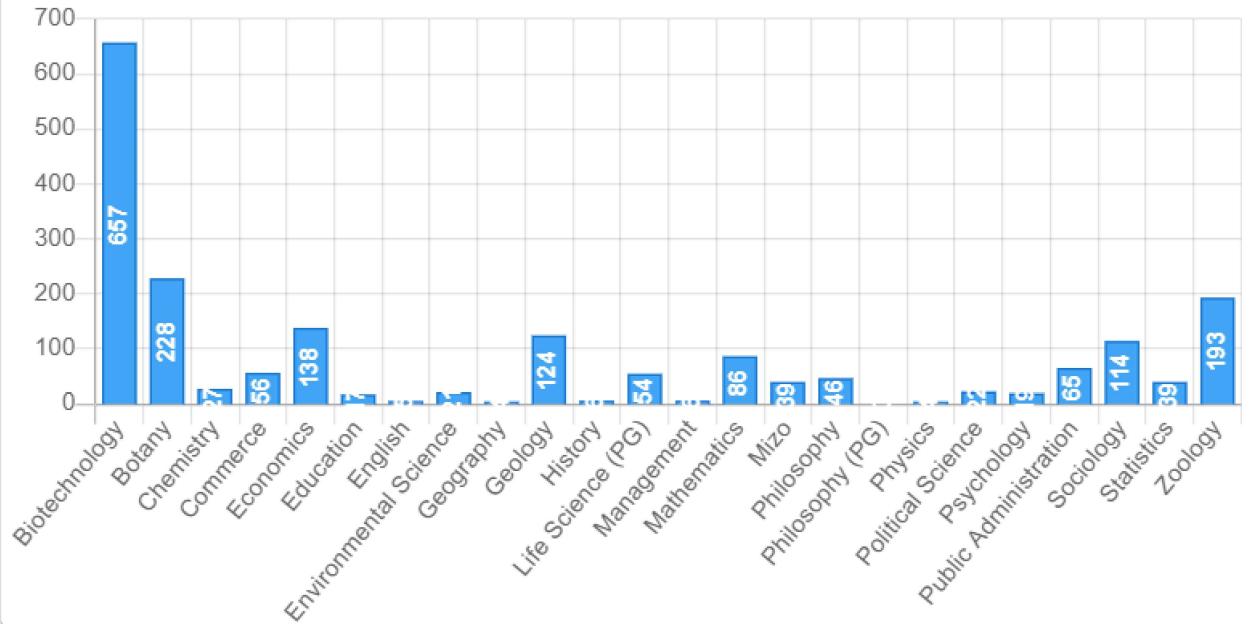

- Biotechnology
- Botany
- Chemistry
- Commerce
- Economics
- Education
- English
- Environmental Science
- Geography
- Geology
- History
- Life Science (PG)
- Management
- Mathematics
- Mizo
- Philosophy
- Philosophy (PG)
- Physics
- Political Science
- Psychology
- Public Administration
- Sociology
- Statistics
- Zoology

ICT