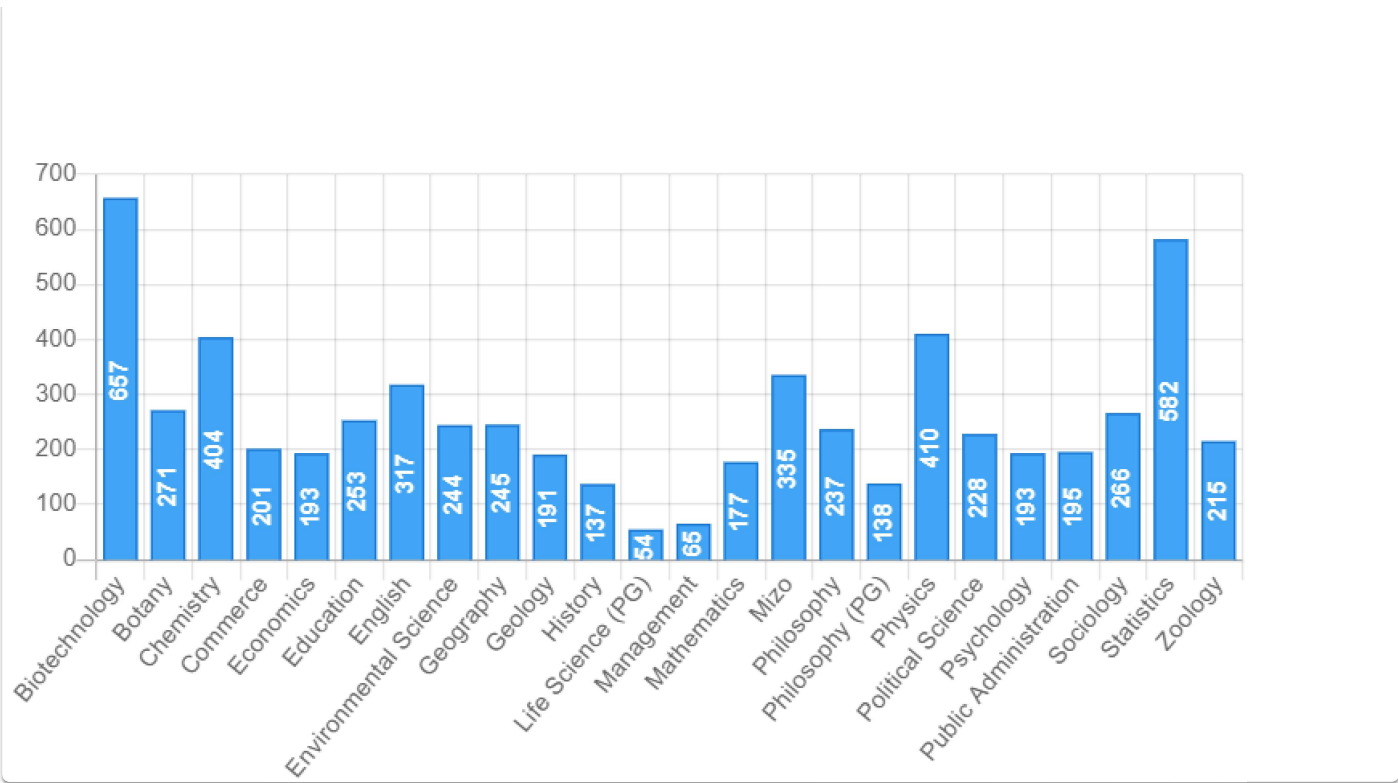

Campus cleanliness program

Community services rendered

Seminar

Financial Assistance

Teachers Activity Analysis during 2020

Class Taken

Class Test

Extra class

- Biotechnology
- Botany
- Chemistry
- Commerce
- Economics
- Education
- English
- Environmental Science
- Geography
- Geology
- History
- Life Science (PG)
- Management
- Mathematics
- Mizo
- Philosophy
- Philosophy (PG)
- Physics
- Political Science
- Psychology
- Public Administration
- Sociology
- Statistics
- Zoology