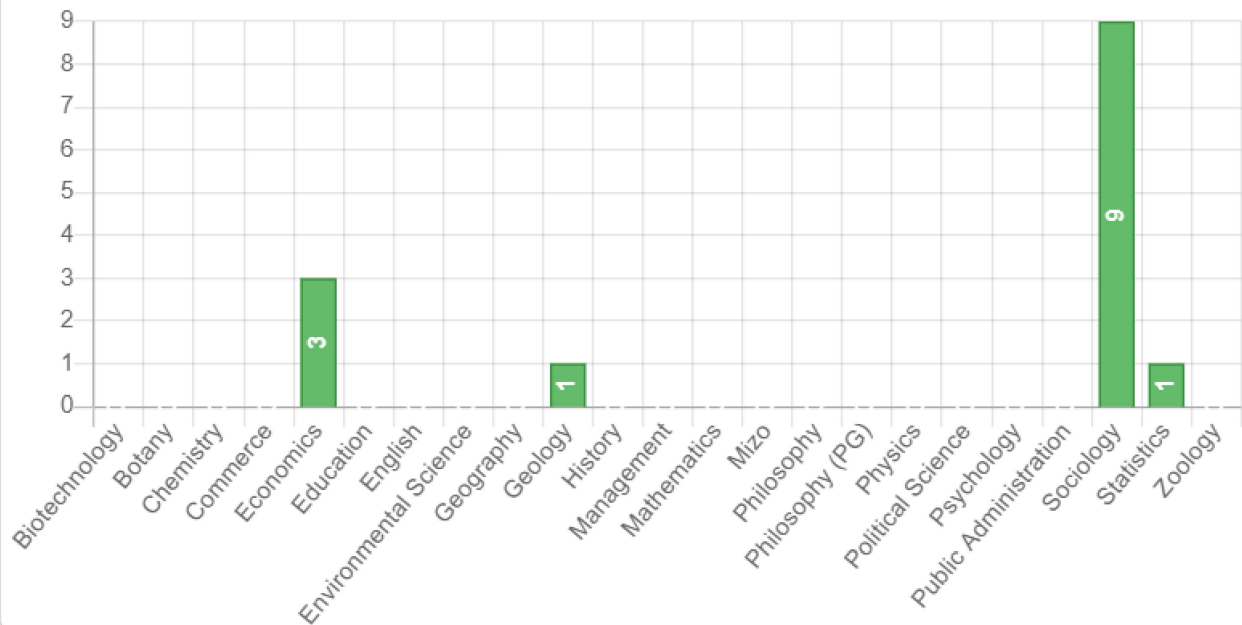

Community services rendered