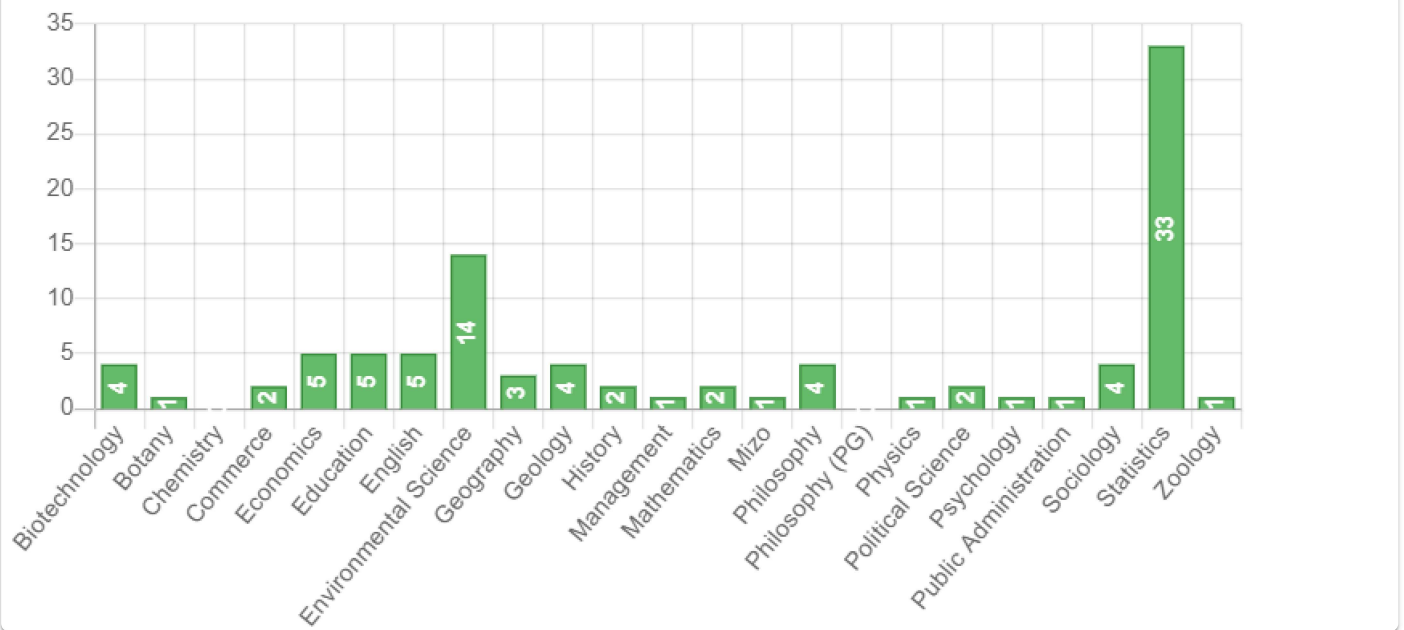

Departmental Meeting