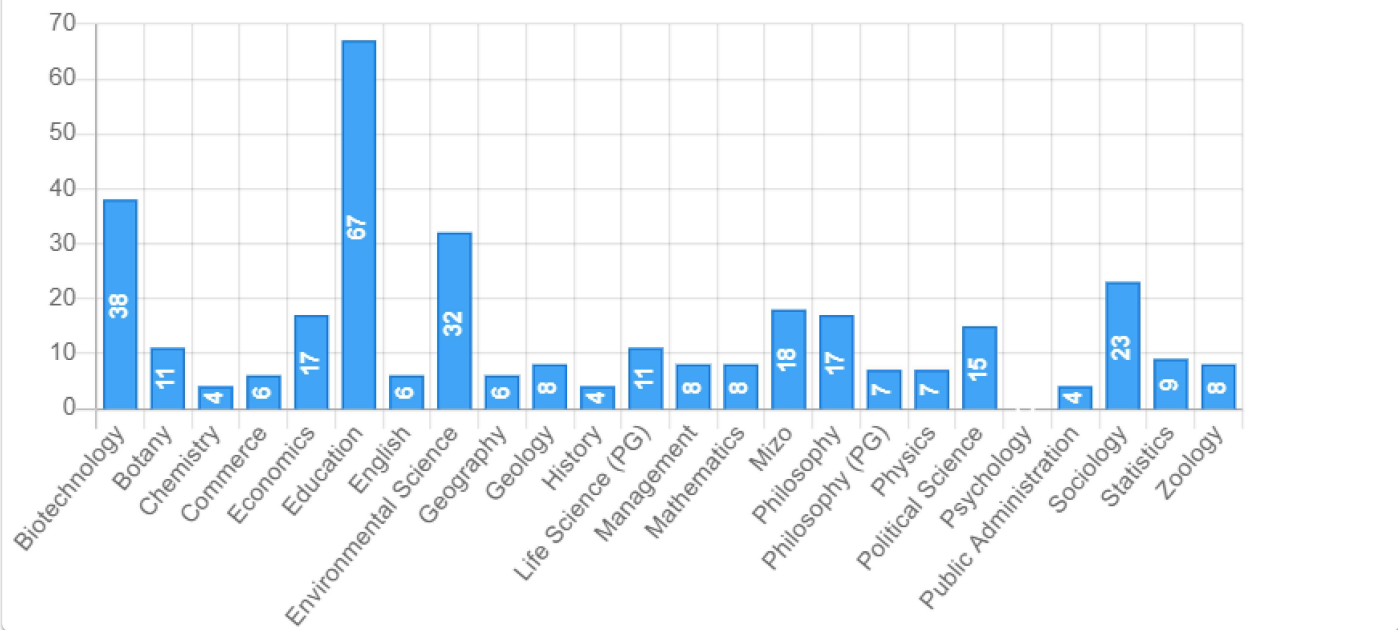

Campus cleanliness program

Community services rendered

Seminar

Financial Assistance

Teachers Activity Analysis during 2020

Class Taken

Class Test

Extra class

- Biotechnology
- Botany
- Chemistry
- Commerce
- Economics
- Education
- English
- Environmental Science
- Geography
- Geology
- History
- Life Science (PG)
- Management
- Mathematics
- Mizo
- Philosophy
- Philosophy (PG)
- Physics
- Political Science
- Psychology
- Public Administration
- Sociology
- Statistics
- Zoology