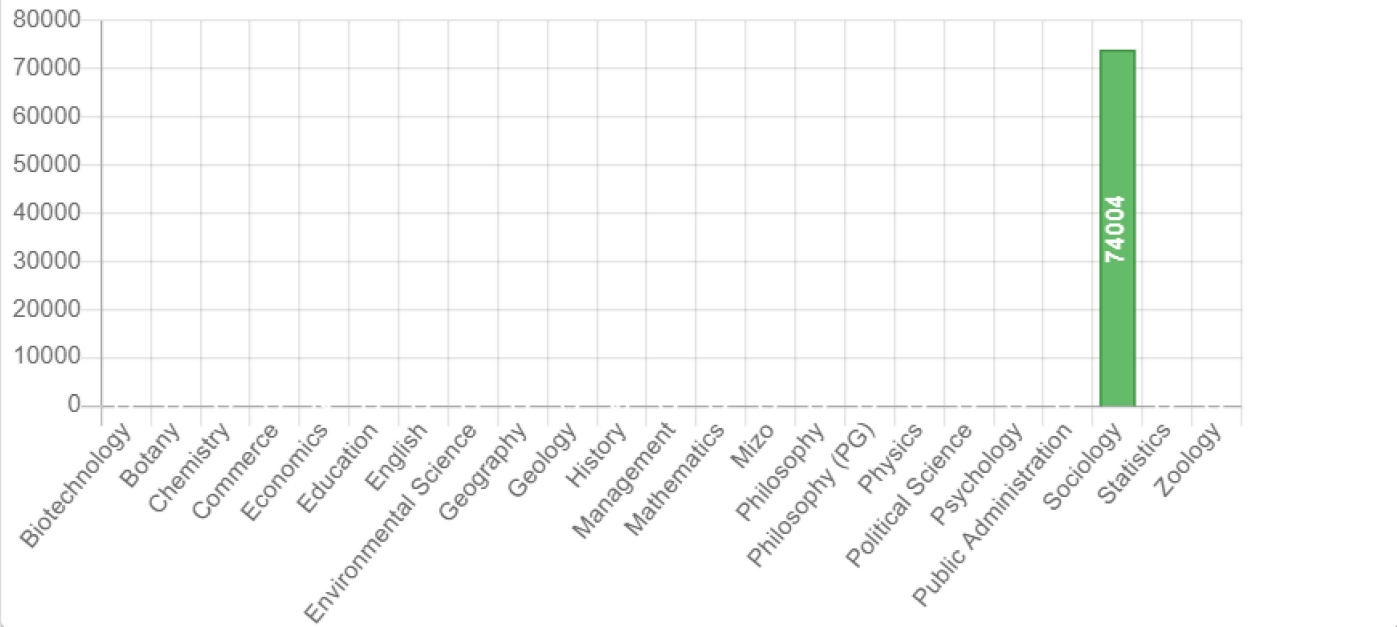

Campus cleanliness program

Community services rendered

Seminar

Financial Assistance

Teachers Activity Analysis during 2020

Class Taken

Class Test

Extra class

- Biotechnology
- Botany
- Chemistry
- Commerce
- Economics
- Education
- English
- Environmental Science
- Geography
- Geology
- History
- Life Science (PG)
- Management
- Mathematics
- Mizo
- Philosophy
- Philosophy (PG)
- Physics
- Political Science
- Psychology
- Public Administration
- Sociology
- Statistics
- Zoology