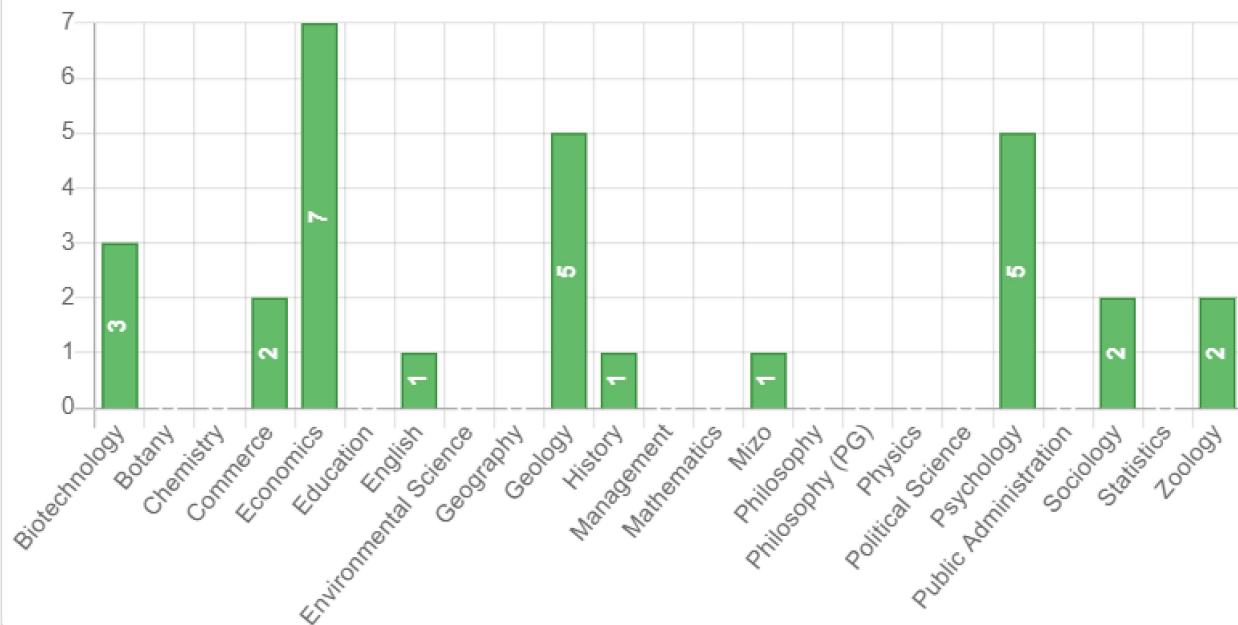

← DMR Analysis

Select Year

2020

ANALYSE

EXPORT

Departmental Activity Analysis during 2020

Fieldtrip/Study Tour

Invited Lecture/Special Talk Program