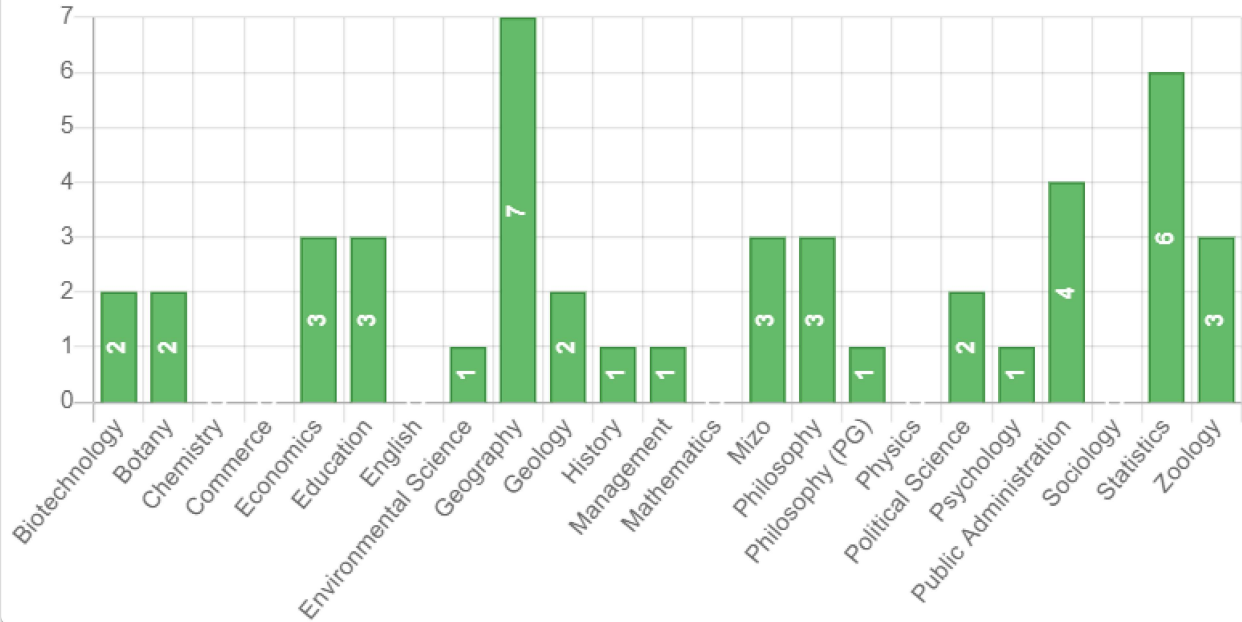

- Biotechnology
- Botany
- Chemistry
- Commerce
- Economics
- Education
- English
- Environmental Science
- Geography
- Geology
- History
- Management
- Mathematics
- Mizo
- Philosophy
- Philosophy (PG)
- Physics
- Political Science
- Psychology
- Public Administration
- Sociology
- Statistics
- Zoology

Campus cleanliness program